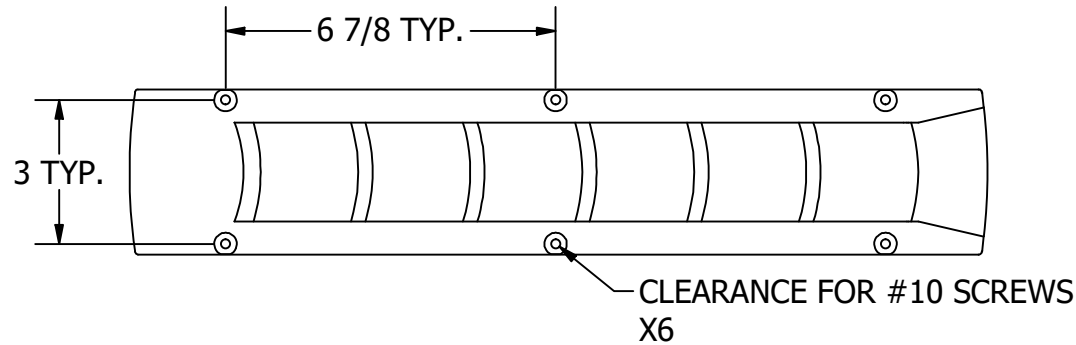

FOR REFERENCE ONLY

TABLE	
PART NO.	COLOR
58829B	BLACK
58829CH	CHROME
58829W	WHITE

UNLESS OTHERWISE SPECIFIED:
 BREAK ALL SHARP EDGES
 DIMENSIONS ARE IN INCHES
 TOLERANCES:
 FRACTIONAL: $\pm 1/16$
 DECIMAL: X.X $\pm .05$
 X.XX $\pm .01$
 X.XXX $\pm .005$
 ANGULAR: $\pm 1^\circ$
 FINISH: 120Ra