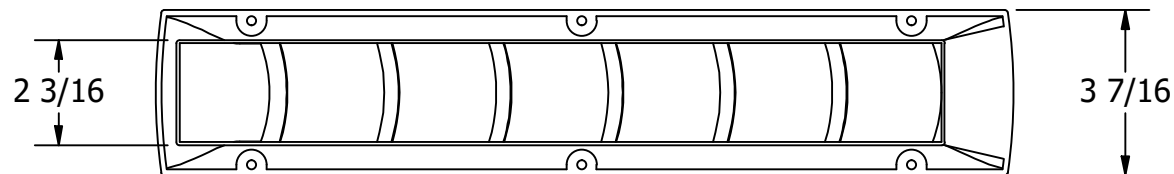

FOR REFERENCE ONLY

TABLE	
PART NO.	COLOR
58829B	BLACK
58829CH	CHROME
58829W	WHITE

UNLESS OTHERWISE SPECIFIED:
 BREAK ALL SHARP EDGES
 DIMENSIONS ARE IN INCHES
 TOLERANCES:
 FRACTIONAL: $\pm 1/16$
 DECIMAL: X.X $\pm .05$
 X.XX $\pm .01$
 X.XXX $\pm .005$
 ANGULAR: $\pm 1^\circ$
 FINISH: 120Ra