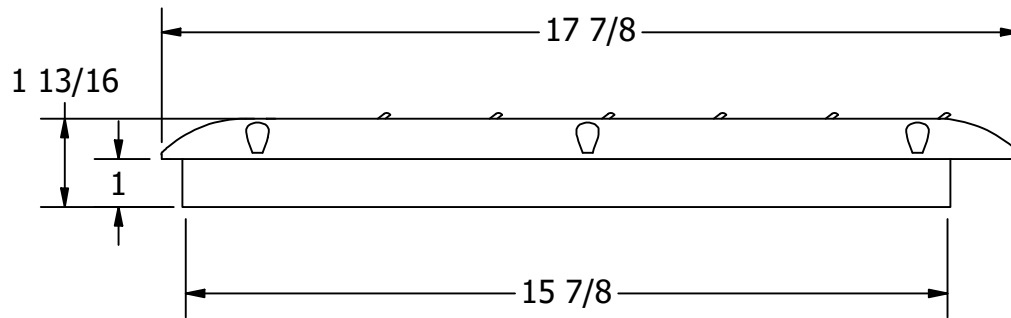

FOR REFERENCE ONLY

TABLE	
PART NO.	COLOR
58829B	BLACK
58829CH	CHROME
58829W	WHITE

UNLESS OTHERWISE SPECIFIED:
 BREAK ALL SHARP EDGES
 DIMENSIONS ARE IN INCHES
 TOLERANCES:
 FRACTIONAL: $\pm 1/16$
 DECIMAL: X.X $\pm .05$
 X.XX $\pm .01$
 X.XXX $\pm .005$
 ANGULAR: $\pm 1^\circ$
 FINISH: 120Ra

WHITE WATER
 MARINE HARDWARE

TITLE
PLASTIC 7-SLOTTED LOUVERED VENTILATORS
 PART NUMBER: SEE TABLE

SIZE A	DRAWING NO. WWMH-58829	REV 0
SCALE 1 / 4	DRAWN RC	DATE 11/13/2024
		SHEET 1 OF 1