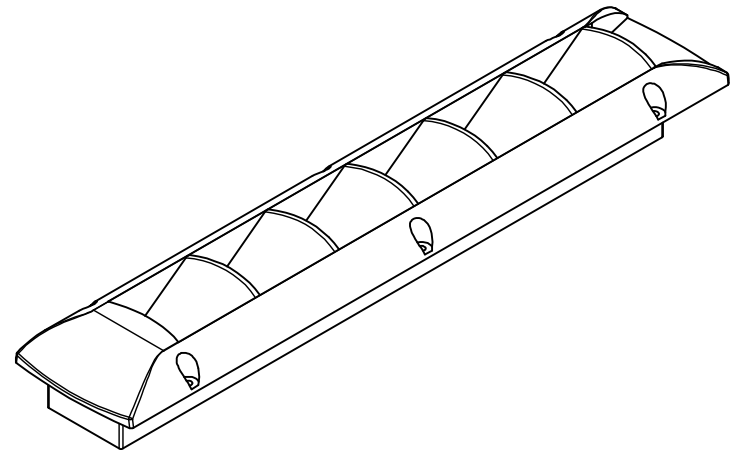

FOR REFERENCE ONLY

TABLE	
PART NO.	COLOR
58829B	BLACK
58829CH	CHROME
58829W	WHITE

UNLESS OTHERWISE SPECIFIED:
 BREAK ALL SHARP EDGES
 DIMENSIONS ARE IN INCHES
 TOLERANCES:
 FRACTIONAL: $\pm 1/16$
 DECIMAL: X.X $\pm .05$
 X.XX $\pm .01$
 X.XXX $\pm .005$
 ANGULAR: $\pm 1^\circ$
 FINISH: 120Ra