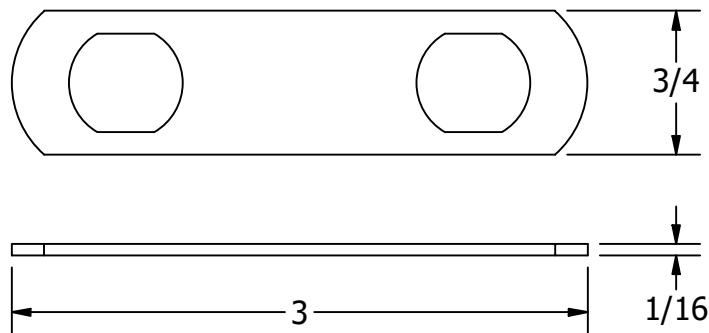

SCALE 1 : 2

PARTS LIST (7852S-B)			
ITEM	QTY	PART NUMBER	DESCRIPTION
1	1		U-BOLT
2	2		THIN NUT 1/2-13
3	2	7852S-BPL	SUPPORT PLATE
4	2		HEX NUT 1/2-13

DETAIL VIEW  
7825S-BPL  
SCALE 1 : 1

		<b>WHITE WATER</b> MARINE HARDWARE	
		TITLE 304SS BOW EYE 1/2", 3-1/2" LENGTH PART NUMBER: 7852S-B	
SIZE A		DWG NO WWMH-7852S-B CC	REV 0
SCALE 1 : 2	MATERIAL	SHEET 1 OF 1	