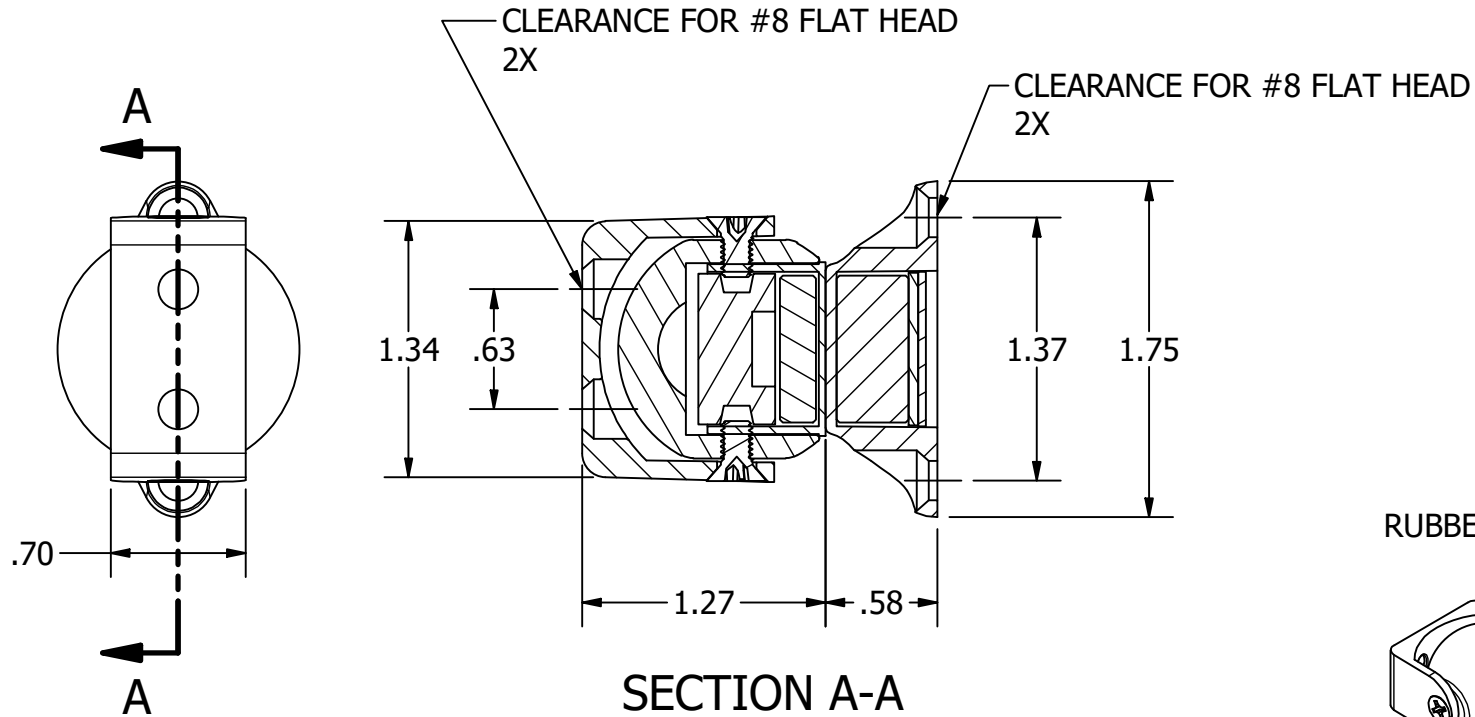

FOR REFERENCE ONLY

RUBBER BUMPER

10LB MAGNETIC HOLD

		WHITE WATER MARINE HARDWARE	
		TITLE 316SS PIVOTING MAGNETIC DOOR HOLDER PART NUMBER: 2421SS	
SIZE A		DWG NO 2421SS CC	REV 0
SCALE 1 : 1	MATERIAL	SHEET 1 OF 1	