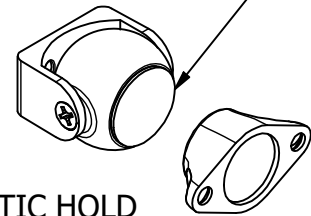

FOR REFERENCE ONLY

RUBBER BUMPER

10LB MAGNETIC HOLD

		WHITE WATER MARINE HARDWARE	
		TITLE 316SS PIVOTING MAGNETIC DOOR HOLDER PART NUMBER: 2421SS	
SIZE A		DWG NO 2421SS CC	REV 0
SCALE 1 : 1	MATERIAL	SHEET 1 OF 1	