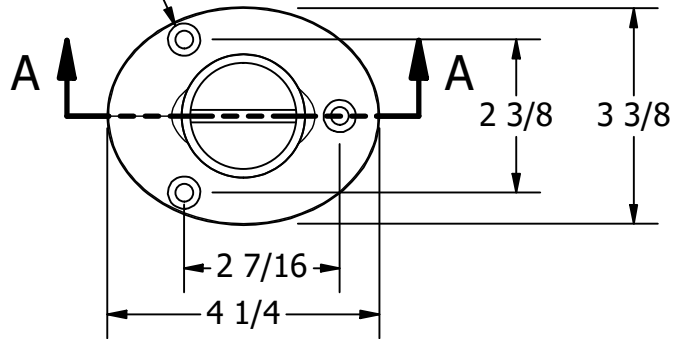

CLEARANCE FOR 1/4" FH

SECTION A-A

SCALE 1 : 4

		WHITE WATER MARINE HARDWARE	
		TITLE FLUSH MOUNT ROD HOLDER, 0 DEG, BLACK LINER PART NUMBER: 56135SP00 CC	
SIZE A		DWG NO WWMH-56135SP00 CC	REV 0
SCALE 1 : 3	MATERIAL	SHEET 1 OF 1	