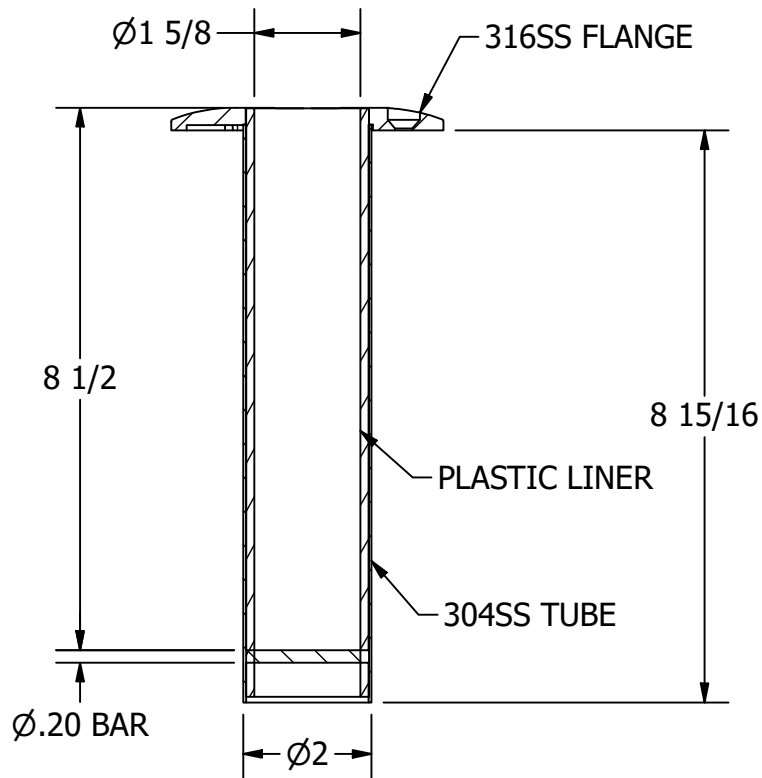

CLEARANCE FOR 1/4" FH

SECTION A-A

SCALE 1 : 4

		WHITE WATER MARINE HARDWARE	
		TITLE FLUSH MOUNT ROD HOLDER, 0 DEG, BLACK LINER PART NUMBER: 56135SP00 CC	
SIZE A		DWG NO WWMH-56135SP00 CC	REV 0
SCALE 1 : 3	MATERIAL	SHEET 1 OF 1	