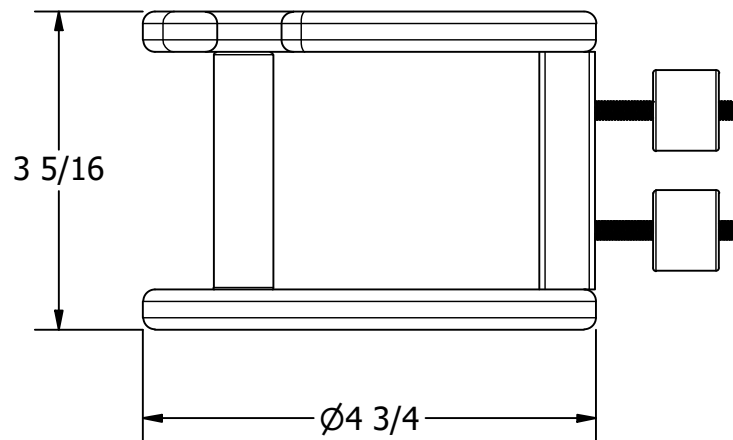

SCALE 1 : 4

		<b>WHITE WATER</b> MARINE HARDWARE	
TITLE UNIVERSAL MOUNT CUP HOLDER PART NUMBER: 56202C			
SIZE A	DWG NO WWMH-56202C CC	REV 0	
SCALE 1 : 2	MATERIAL	SHEET 1 OF 1	