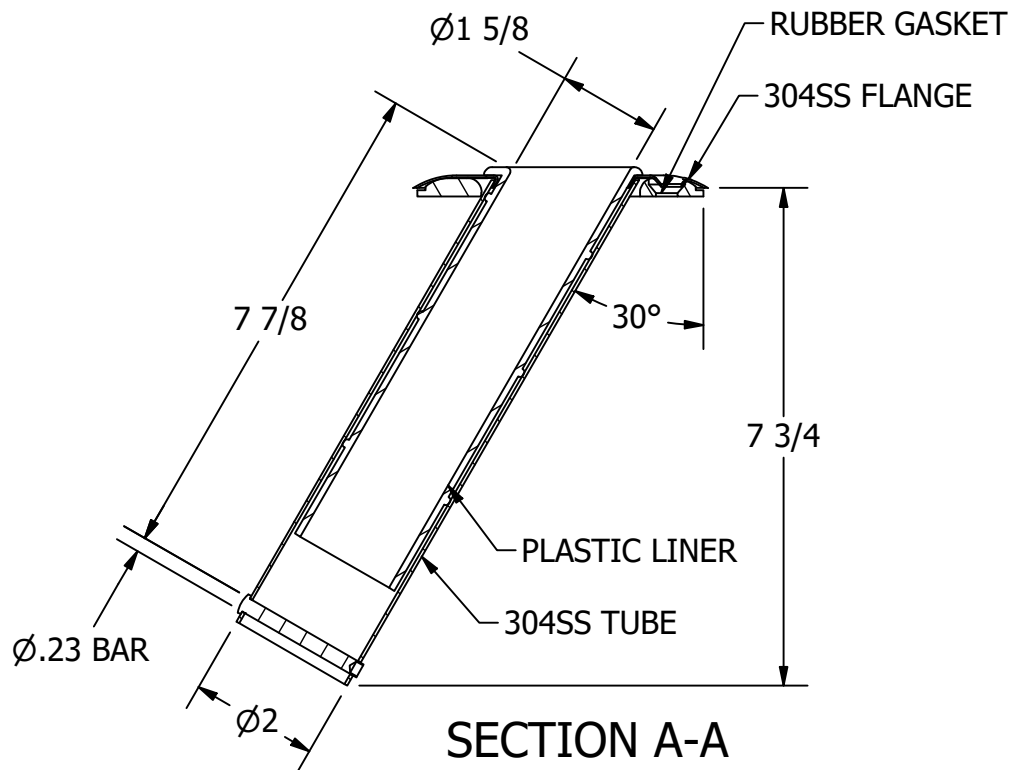

# FOR REFERENCE ONLY

SCALE 1 : 4

		<b>WHITE WATER</b> MARINE HARDWARE	
		TITLE <b>STAMPED ROD HOLDER, 30 DEG, BLACK LINER</b> PART NUMBER: 57738S	
SIZE A		DWG NO WWMH-57738S CC	REV 0
SCALE 1 : 3	MATERIAL	SHEET 1 OF 1	