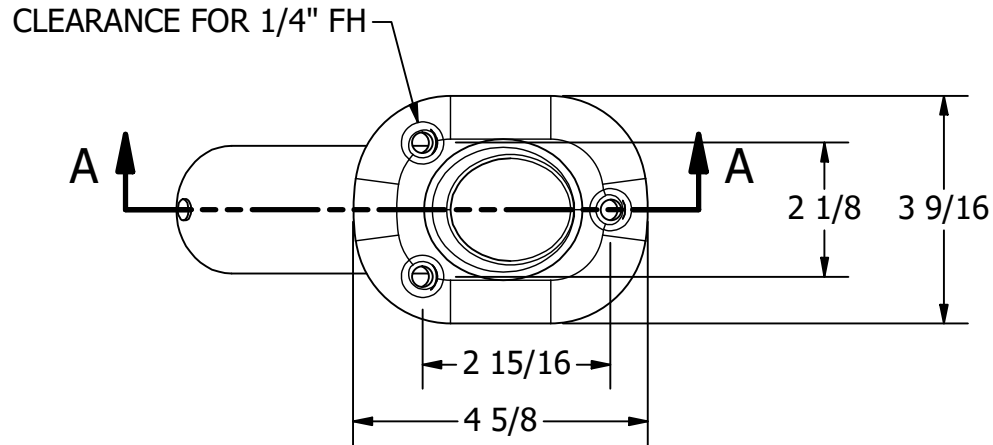

# FOR REFERENCE ONLY

SCALE 1 : 4

		<b>WHITE WATER</b> MARINE HARDWARE	
		TITLE <b>STAMPED ROD HOLDER, 30 DEG, BLACK LINER</b> PART NUMBER: 57738S	
SIZE A		DWG NO WWMH-57738S CC	REV 0
SCALE 1 : 3	MATERIAL	SHEET 1 OF 1	