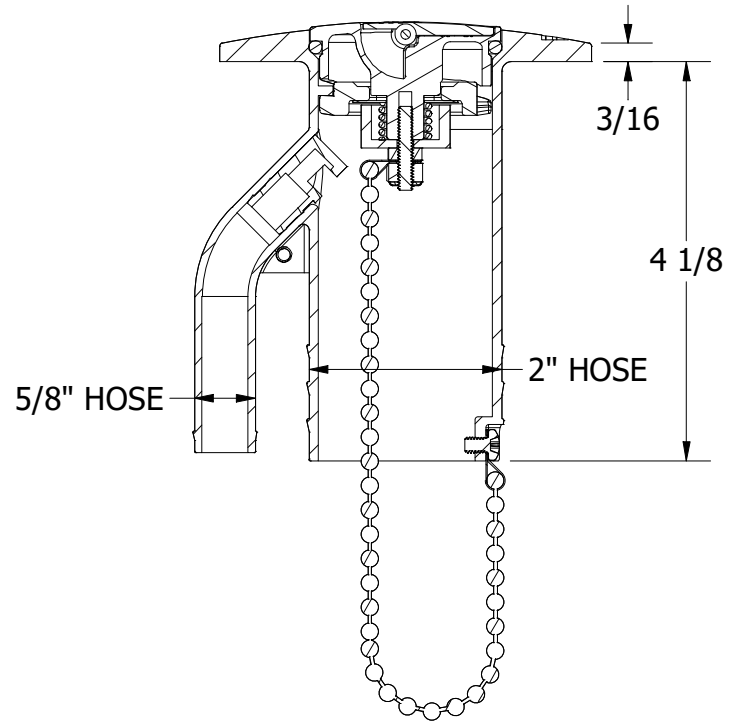

REVISION HISTORY		
REV	DESCRIPTION	DATE
1	ECN 1004	3/11/24

SECTION A-A

WHITE WATER
MARINE HARDWARE

TITLE
1/4 TURN STRAIGHT VENTED DECK FILL, DIESEL 2"
PART NUMBER: 6008SEU-FT-VS

PROPRIETARY AND CONFIDENTIAL
THE INFORMATION CONTAINED IN THIS DRAWING IS THE SOLE PROPERTY OF WHITE WATER MARINE HARDWARE. ANY REPRODUCTION IN PART OR AS A WHOLE WITHOUT WRITTEN PERMISSION IS PROHIBITED.

SIZE A	DRAWING NO. WWW-6008SEU-FT-VS	REV 1
SCALE 1 : 2	DRAWN KSR	DATE 6/8/2023
		SHEET 1 OF 1