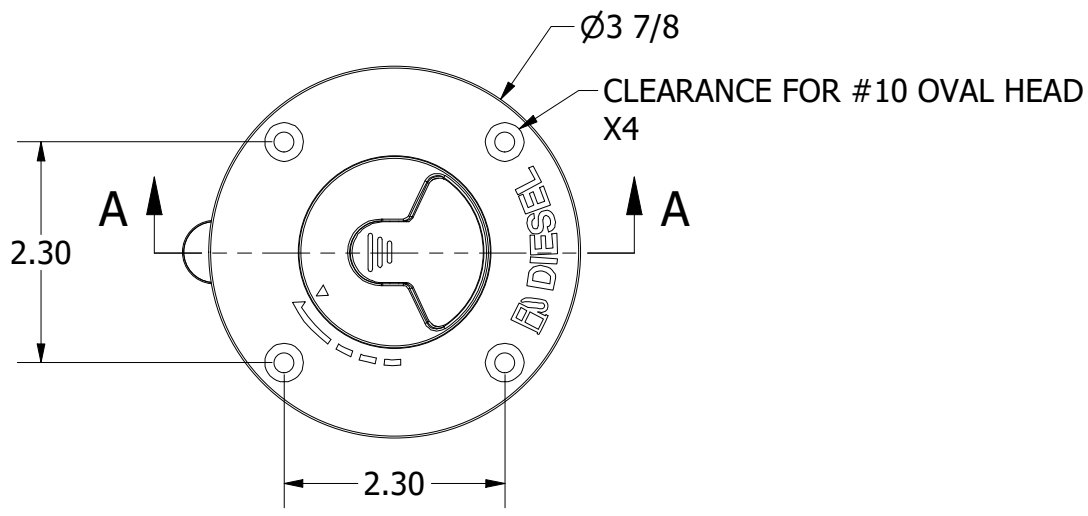

REVISION HISTORY		
REV	DESCRIPTION	DATE
1	ECN 1004	3/11/24

SECTION A-A

WHITE WATER
MARINE HARDWARE

TITLE
1/4 TURN STRAIGHT VENTED DECK FILL, DIESEL 2"
PART NUMBER: 6008SEU-FT-VS

PROPRIETARY AND CONFIDENTIAL
THE INFORMATION CONTAINED IN THIS DRAWING IS THE SOLE PROPERTY OF WHITE WATER MARINE HARDWARE. ANY REPRODUCTION IN PART OR AS A WHOLE WITHOUT WRITTEN PERMISSION IS PROHIBITED.

SIZE A	DRAWING NO. WWW-6008SEU-FT-VS	REV 1
SCALE 1 : 2	DRAWN KSR	DATE 6/8/2023
		SHEET 1 OF 1