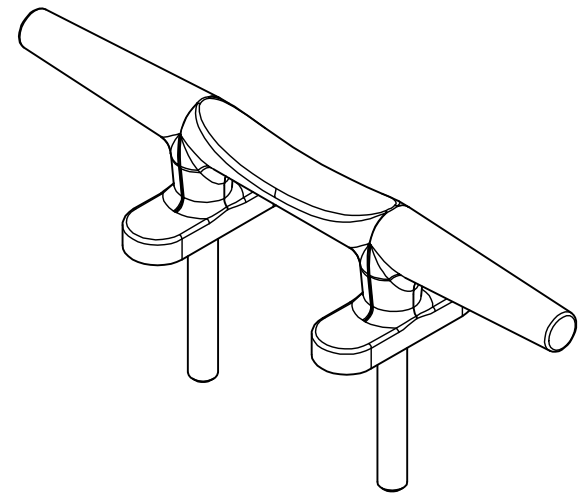

FOR REFERENCE ONLY

		WHITE WATER MARINE HARDWARE	
TITLE 316SS STUDDED HERRESHOFF CLEAT PART NUMBER: 6032SPE			
SIZE A	DWG NO WWMH-6032SPE CC	REV 0	
SCALE 1 : 2	MATERIAL Stainless Steel	SHEET 1 OF 1	