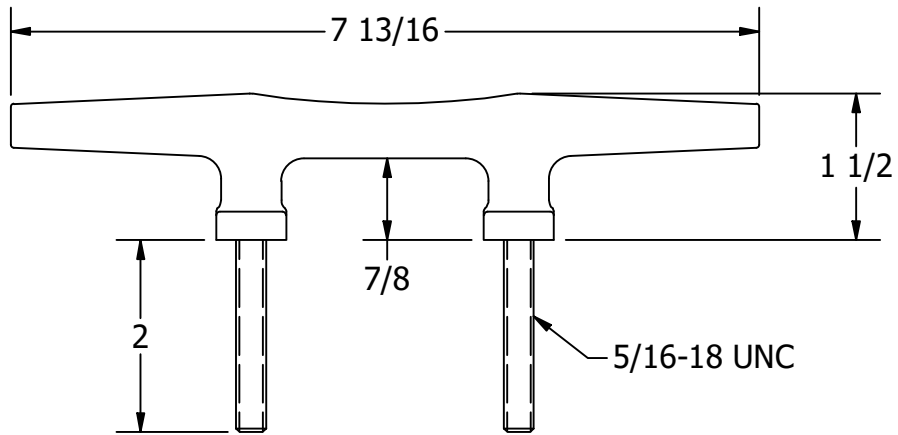

FOR REFERENCE ONLY

		WHITE WATER MARINE HARDWARE	
TITLE 316SS STUDDED HERRESHOFF CLEAT PART NUMBER: 6032SPE			
SIZE A	DWG NO WWMH-6032SPE CC	REV 0	
SCALE 1 : 2	MATERIAL Stainless Steel	SHEET 1 OF 1	