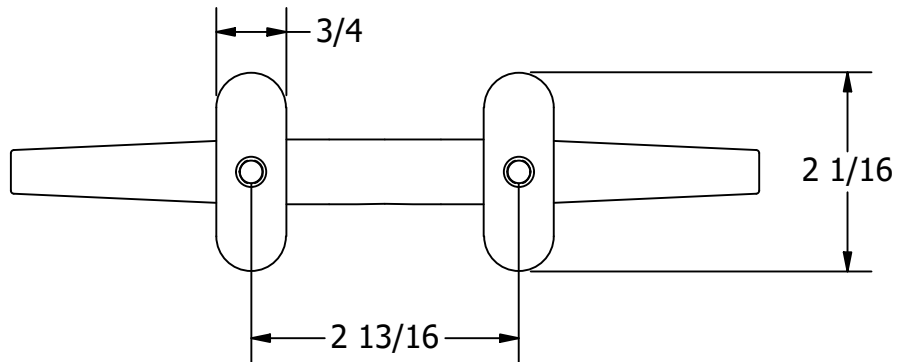

FOR REFERENCE ONLY

		WHITE WATER MARINE HARDWARE	
TITLE 316SS STUDDED HERRESHOFF CLEAT PART NUMBER: 6032SPE			
SIZE A	DWG NO WWMH-6032SPE CC	REV 0	
SCALE 1 : 2	MATERIAL Stainless Steel	SHEET 1 OF 1	