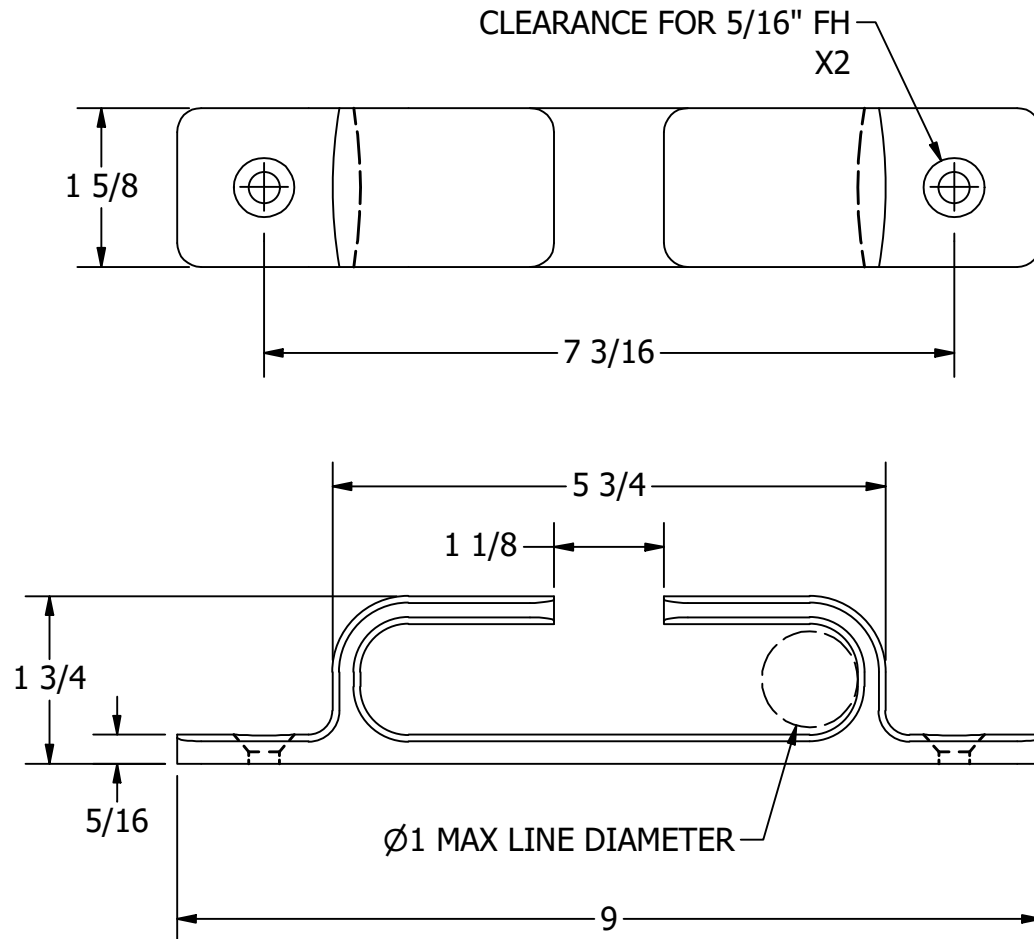

FOR REFERENCE ONLY

		WHITE WATER MARINE HARDWARE	
		TITLE STRAIGHT CHOCK, 9" PART NUMBER: 6074S	
SIZE A	DWG NO WWMH-6074S CC	REV 0	
SCALE 1 : 2	MATERIAL Stainless Steel	SHEET 1 OF 1	