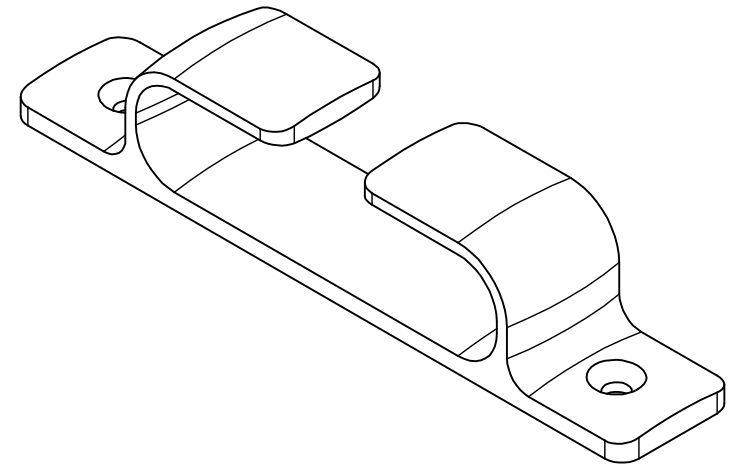

FOR REFERENCE ONLY

		WHITE WATER MARINE HARDWARE	
		TITLE STRAIGHT CHOCK, 9" PART NUMBER: 6074S	
SIZE A	DWG NO WWMH-6074S CC	REV 0	
SCALE 1 : 2	MATERIAL Stainless Steel	SHEET 1 OF 1	