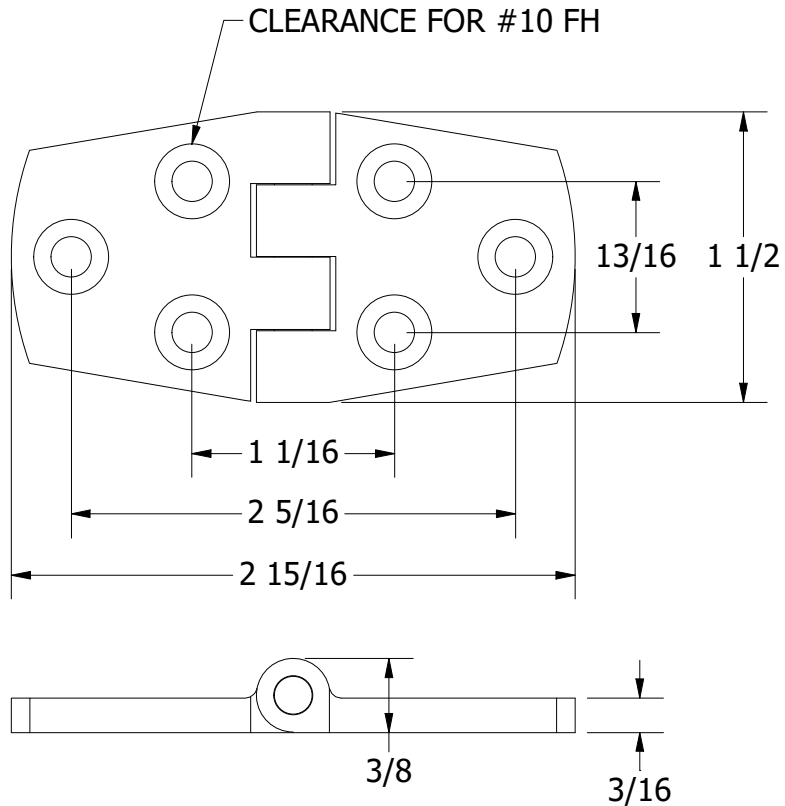

FOR REFERENCE ONLY

WHITE WATER
MARINE HARDWARE

TITLE

TOP MOUNT HINGE WITH RAISED BARREL

PART NUMBER: 6108S

PROPRIETARY AND CONFIDENTIAL
THE INFORMATION CONTAINED IN THIS
DRAWING IS THE SOLE PROPERTY OF WHITE
WATER MARINE HARDWARE. ANY REPRODUCTION
IN PART OR AS A WHOLE WITHOUT WRITTEN
PERMISSION IS PROHIBITED.

SIZE A	DRAWING NO. WWMH-6108S CC	REV 0
SCALE 1 : 1	DRAWN KSR	DATE 7/19/2022
		SHEET 1 OF 1