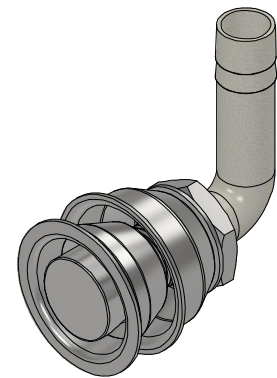

FOR REFERENCE ONLY

SCALE 1 : 2

SECTION A-A

WHITE WATER
MARINE HARDWARE

TITLE
FLUSH MOUNT TANK VENT, 5/8", 90DEG, UP
PART NUMBER: 6601SCAP

PROPRIETARY AND CONFIDENTIAL
THE INFORMATION CONTAINED IN THIS
DRAWING IS THE SOLE PROPERTY OF WHITE
WATER MARINE HARDWARE. ANY REPRODUCTION
IN PART OR AS A WHOLE WITHOUT WRITTEN
PERMISSION IS PROHIBITED.

SIZE A	DRAWING NO. WWMH-6601SCAP CC	REV 0
SCALE 1 : 1	DRAWN KSR	DATE 8/29/2023
		SHEET 1 OF 1