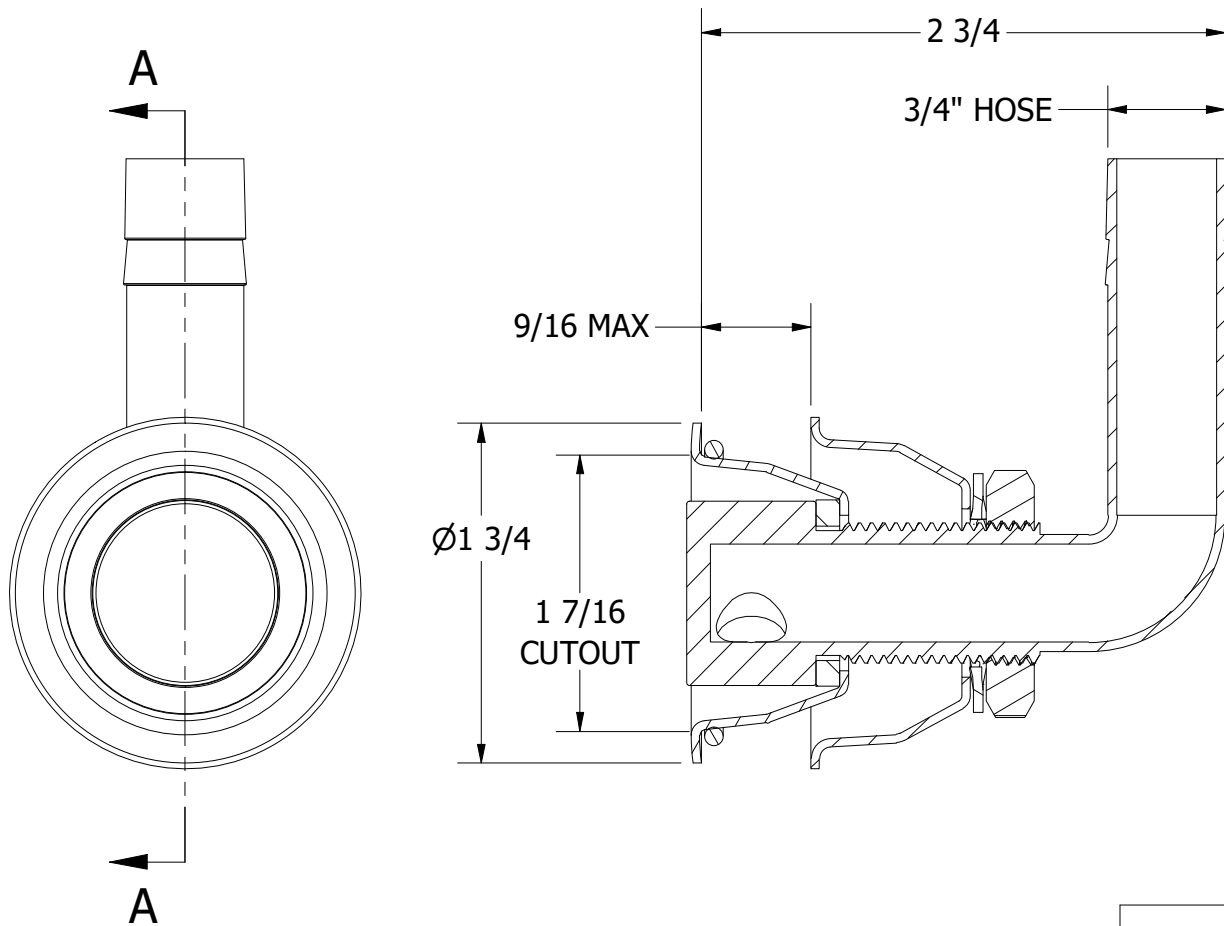

FOR REFERENCE ONLY

SCALE 1 : 2

SECTION A-A

WHITE WATER
MARINE HARDWARE

TITLE
FLUSH MOUNT TANK VENT, 5/8", 90DEG, UP
PART NUMBER: 6601SCAP

PROPRIETARY AND CONFIDENTIAL
THE INFORMATION CONTAINED IN THIS
DRAWING IS THE SOLE PROPERTY OF WHITE
WATER MARINE HARDWARE. ANY REPRODUCTION
IN PART OR AS A WHOLE WITHOUT WRITTEN
PERMISSION IS PROHIBITED.

SIZE A	DRAWING NO. WWMH-6601SCAP CC	REV 0
SCALE 1 : 1	DRAWN KSR	DATE 8/29/2023
		SHEET 1 OF 1