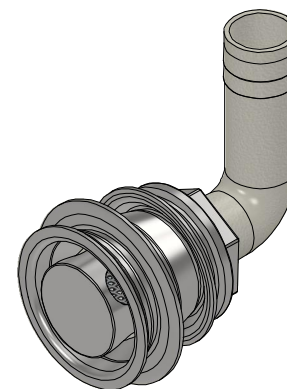

FOR REFERENCE ONLY

SECTION A-A

SCALE 1 : 2

WHITE WATER
MARINE HARDWARE

TITLE
FLUSH MOUNT TANK VENT, 3/4", 90 DEG
PART NUMBER: 6604SCAP

PROPRIETARY AND CONFIDENTIAL
 THE INFORMATION CONTAINED IN THIS
 DRAWING IS THE SOLE PROPERTY OF WHITE
 WATER MARINE HARDWARE. ANY REPRODUCTION
 IN PART OR AS A WHOLE WITHOUT WRITTEN
 PERMISSION IS PROHIBITED.

SIZE A	DRAWING NO. WWMH-6604SCAP CC	REV 0
SCALE 2 : 3	DRAWN KSR	DATE 8/29/2023
		SHEET 1 OF 1