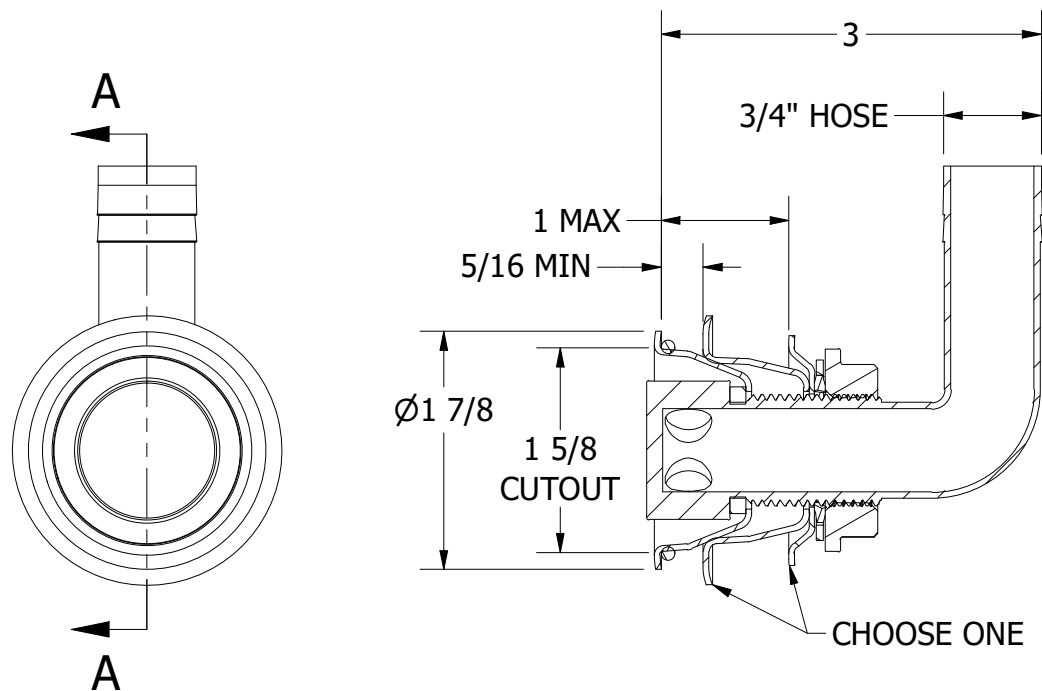

FOR REFERENCE ONLY

SECTION A-A

SCALE 1 : 2

WHITE WATER
MARINE HARDWARE

TITLE
FLUSH MOUNT TANK VENT, 3/4", 90 DEG
PART NUMBER: 6604SCAP

PROPRIETARY AND CONFIDENTIAL
 THE INFORMATION CONTAINED IN THIS
 DRAWING IS THE SOLE PROPERTY OF WHITE
 WATER MARINE HARDWARE. ANY REPRODUCTION
 IN PART OR AS A WHOLE WITHOUT WRITTEN
 PERMISSION IS PROHIBITED.

SIZE A	DRAWING NO. WWMH-6604SCAP CC	REV 0
SCALE 2 : 3	DRAWN KSR	DATE 8/29/2023
		SHEET 1 OF 1