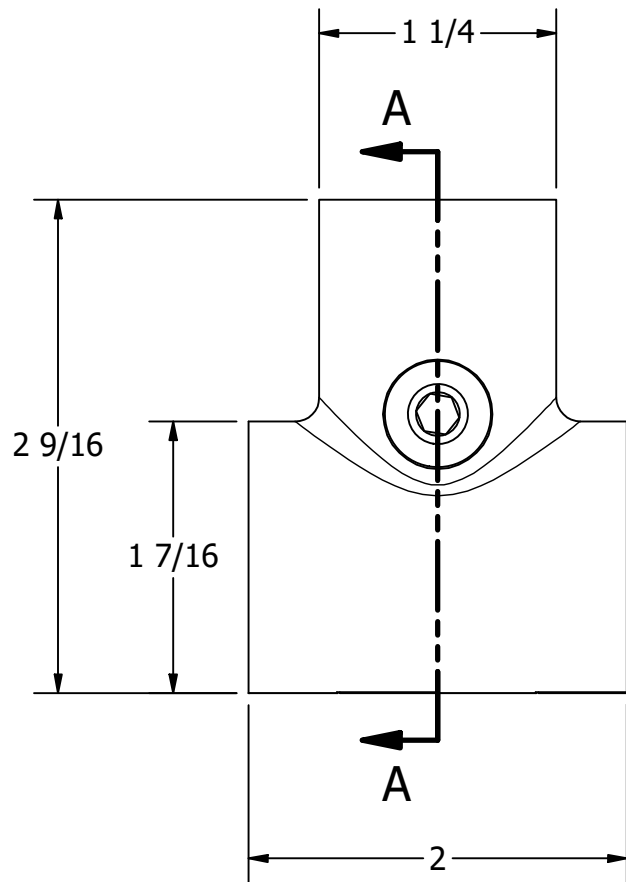

FOR REFERENCE ONLY

SECTION A-A

		WHITE WATER MARINE HARDWARE	
		TITLE 1" HINGED TEE PART NUMBER: 6873SH	
SIZE A	DWG NO WWMH-6873SH CC	REV 0	
SCALE 1 : 1	MATERIAL	SHEET 1 OF 1	