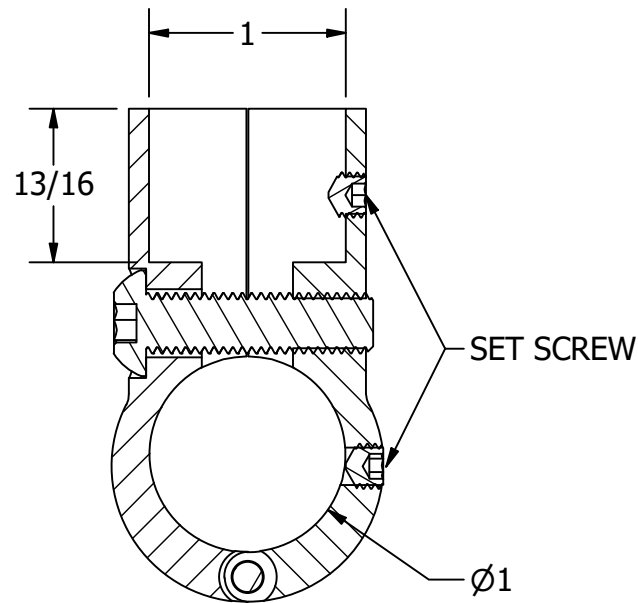

FOR REFERENCE ONLY

SECTION A-A

		WHITE WATER MARINE HARDWARE	
		TITLE 1" HINGED TEE PART NUMBER: 6873SH	
SIZE A	DWG NO WWMH-6873SH CC	REV 0	
SCALE 1 : 1	MATERIAL	SHEET 1 OF 1	