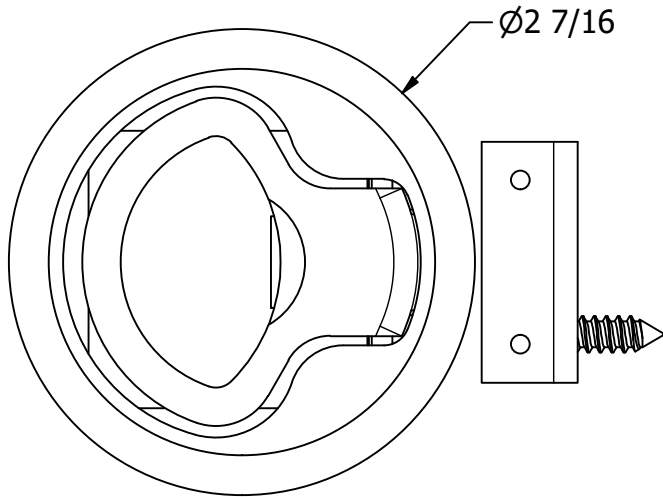

NOTES:

1. MATERIAL: 316SS
2. FINISH: MIRROR POLISH

TITLE  
**ROUND SLAM LATCH W/ CABLE ACTUATOR**  
 PART NUMBER: 7134S

**PROPRIETARY AND CONFIDENTIAL**  
 THE INFORMATION CONTAINED IN THIS  
 DRAWING IS THE SOLE PROPERTY OF WHITE  
 WATER MARINE HARDWARE. ANY REPRODUCTION  
 IN PART OR AS A WHOLE WITHOUT WRITTEN  
 PERMISSION IS PROHIBITED.

SIZE <b>A</b>	DRAWING NO. <b>WWMH-7134S</b>	REV <b>0</b>
SCALE <b>1 : 1</b>	DRAWN <b>KSR</b>	DATE <b>10/10/2024</b>
		SHEET <b>1</b> OF <b>1</b>