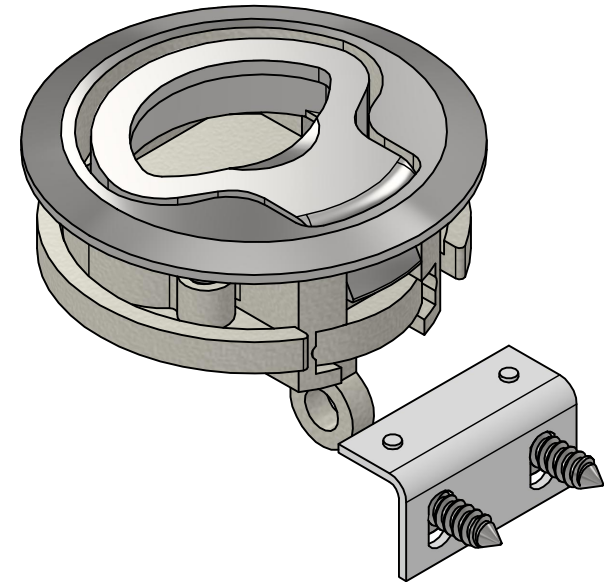

NOTES:

1. MATERIAL: 316SS
2. FINISH: MIRROR POLISH

TITLE  
**ROUND SLAM LATCH W/ CABLE ACTUATOR**  
 PART NUMBER: 7134S

**PROPRIETARY AND CONFIDENTIAL**  
 THE INFORMATION CONTAINED IN THIS  
 DRAWING IS THE SOLE PROPERTY OF WHITE  
 WATER MARINE HARDWARE. ANY REPRODUCTION  
 IN PART OR AS A WHOLE WITHOUT WRITTEN  
 PERMISSION IS PROHIBITED.

SIZE <b>A</b>	DRAWING NO. <b>WWMH-7134S</b>	REV <b>0</b>
SCALE <b>1 : 1</b>	DRAWN <b>KSR</b>	DATE <b>10/10/2024</b>
		SHEET <b>1</b> OF <b>1</b>