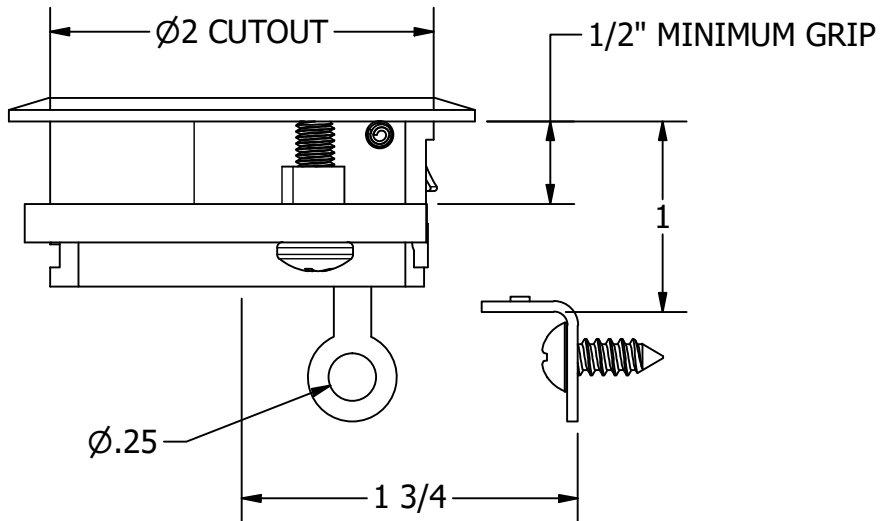

NOTES:

1. MATERIAL: 316SS
2. FINISH: MIRROR POLISH

TITLE  
**ROUND SLAM LATCH W/ CABLE ACTUATOR**  
 PART NUMBER: 7134S

**PROPRIETARY AND CONFIDENTIAL**  
 THE INFORMATION CONTAINED IN THIS  
 DRAWING IS THE SOLE PROPERTY OF WHITE  
 WATER MARINE HARDWARE. ANY REPRODUCTION  
 IN PART OR AS A WHOLE WITHOUT WRITTEN  
 PERMISSION IS PROHIBITED.

SIZE <b>A</b>	DRAWING NO. <b>WWMH-7134S</b>	REV <b>0</b>
SCALE <b>1 : 1</b>	DRAWN <b>KSR</b>	DATE <b>10/10/2024</b>
		SHEET <b>1</b> OF <b>1</b>