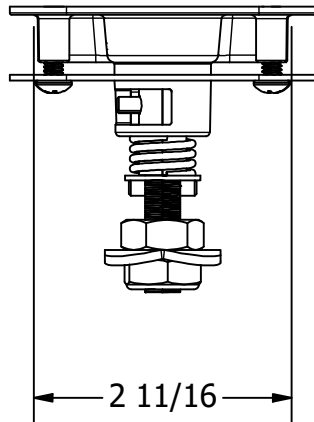

FOR REFERENCE ONLY

		WHITE WATER MARINE HARDWARE	
		TITLE T-HANDLE COMPRESSION LATCH, SHORT PART NUMBER: 7176S-158 (RD137)	
SIZE A		DWG NO WWMH-7176S-158 CC	REV 0
SCALE 1 : 2	MATERIAL	SHEET 1 OF 1	