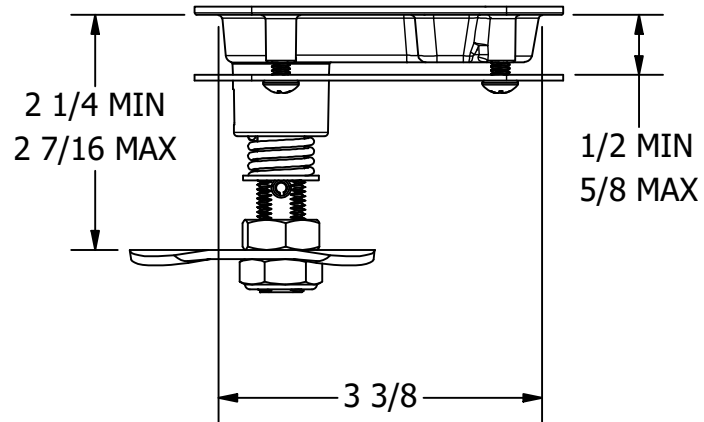

FOR REFERENCE ONLY

		WHITE WATER MARINE HARDWARE	
		TITLE T-HANDLE COMPRESSION LATCH, SHORT PART NUMBER: 7176S-158 (RD137)	
SIZE A		DWG NO WWMH-7176S-158 CC	REV 0
SCALE 1 : 2	MATERIAL	SHEET 1 OF 1	