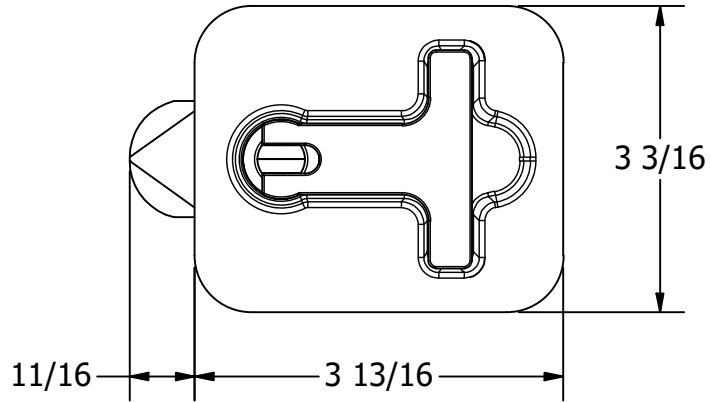

FOR REFERENCE ONLY

		WHITE WATER MARINE HARDWARE	
		TITLE T-HANDLE COMPRESSION LATCH, SHORT PART NUMBER: 7176S-158 (RD137)	
SIZE A		DWG NO WWMH-7176S-158 CC	REV 0
SCALE 1 : 2	MATERIAL	SHEET 1 OF 1	