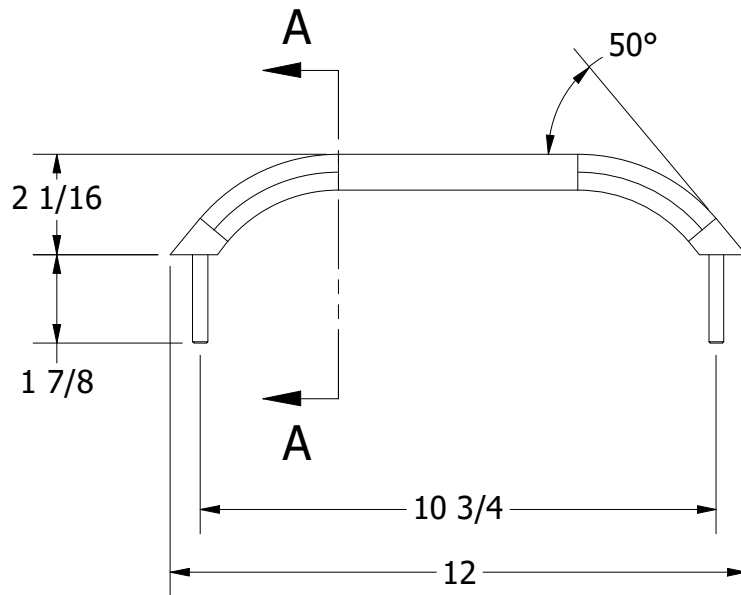

FOR REFERENCE ONLY

SECTION A-A

WHITE WATER
MARINE HARDWARE

TITLE
 OVAL GRAB RAIL - 12"
 PART NUMBER: 7870S

PROPRIETARY AND CONFIDENTIAL
 THE INFORMATION CONTAINED IN THIS
 DRAWING IS THE SOLE PROPERTY OF WHITE
 WATER MARINE HARDWARE. ANY REPRODUCTION
 IN PART OR AS A WHOLE WITHOUT WRITTEN
 PERMISSION IS PROHIBITED.

SIZE A	DRAWING NO. WWMH-7870S CC	REV 0
SCALE 1 : 4	DRAWN KSR	DATE 12/8/2023
		SHEET 1 OF 1