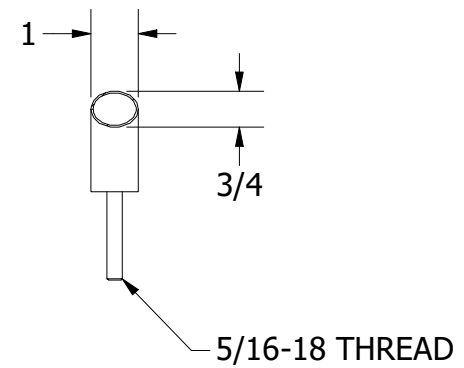

FOR REFERENCE ONLY

SECTION A-A

WHITE WATER
MARINE HARDWARE

TITLE
 OVAL GRAB RAIL - 12"
 PART NUMBER: 7870S

PROPRIETARY AND CONFIDENTIAL
 THE INFORMATION CONTAINED IN THIS
 DRAWING IS THE SOLE PROPERTY OF WHITE
 WATER MARINE HARDWARE. ANY REPRODUCTION
 IN PART OR AS A WHOLE WITHOUT WRITTEN
 PERMISSION IS PROHIBITED.

SIZE A	DRAWING NO. WWMH-7870S CC	REV 0
SCALE 1 : 4	DRAWN KSR	DATE 12/8/2023
		SHEET 1 OF 1