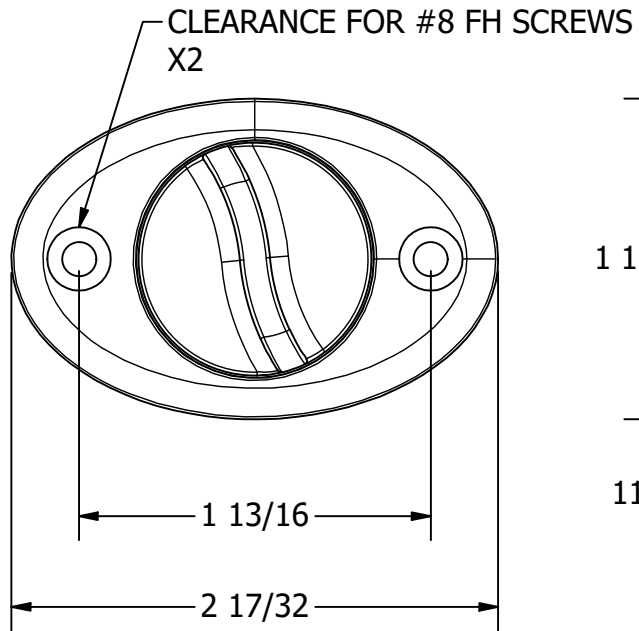

FOR REFERENCE ONLY

		WHITE WATER MARINE HARDWARE	
		TITLE CAPTIVE GARBOARD DRAIN PLUG PART NUMBER: 8078S	
SIZE A		DWG NO WWMH-8078S CC	REV 0
SCALE 1 : 1	MATERIAL	SHEET 1 OF 1	