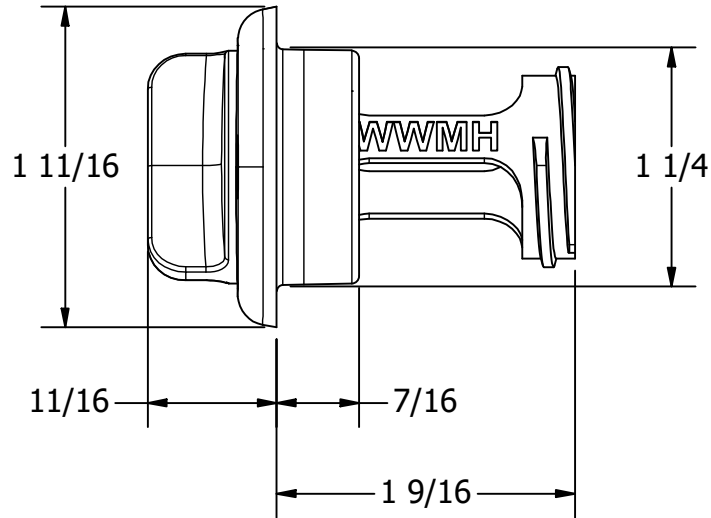

FOR REFERENCE ONLY

		WHITE WATER MARINE HARDWARE	
		TITLE CAPTIVE GARBOARD DRAIN PLUG PART NUMBER: 8078S	
SIZE A		DWG NO WWMH-8078S CC	REV 0
SCALE 1 : 1	MATERIAL	SHEET 1 OF 1	