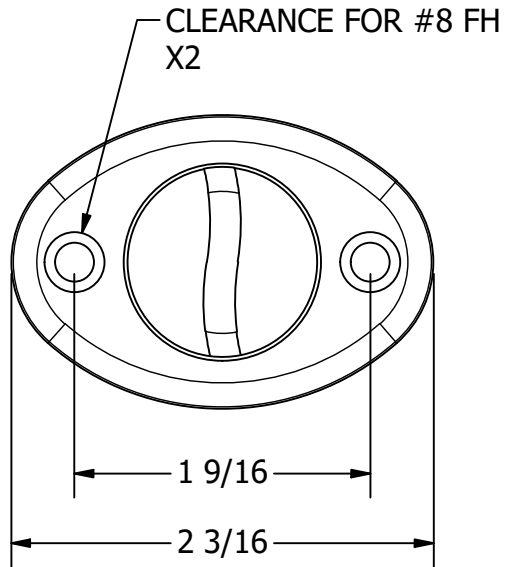

FOR REFERENCE ONLY

		WHITE WATER MARINE HARDWARE	
		TITLE CAPTIVE GARBOARD DRAIN PLUG PART NUMBER: 8076S	
SIZE A		DWG NO WWMH-8076S CC	REV 0
SCALE 1 : 1	MATERIAL	SHEET 1 OF 1	