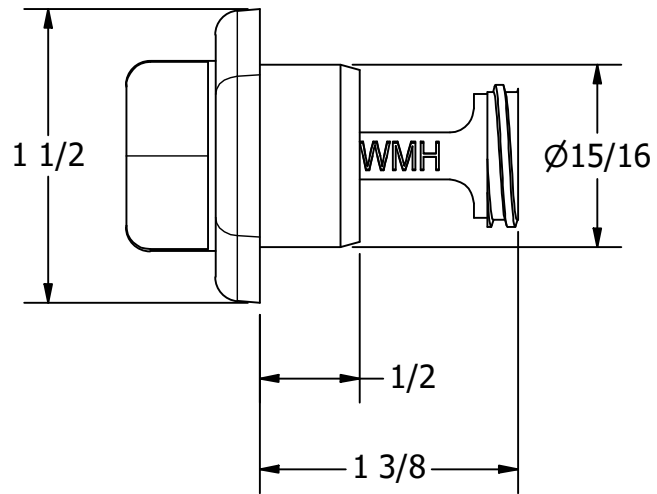

FOR REFERENCE ONLY

		WHITE WATER MARINE HARDWARE	
		TITLE CAPTIVE GARBOARD DRAIN PLUG PART NUMBER: 8076S	
SIZE A		DWG NO WWMH-8076S CC	REV 0
SCALE 1 : 1	MATERIAL	SHEET 1 OF 1	