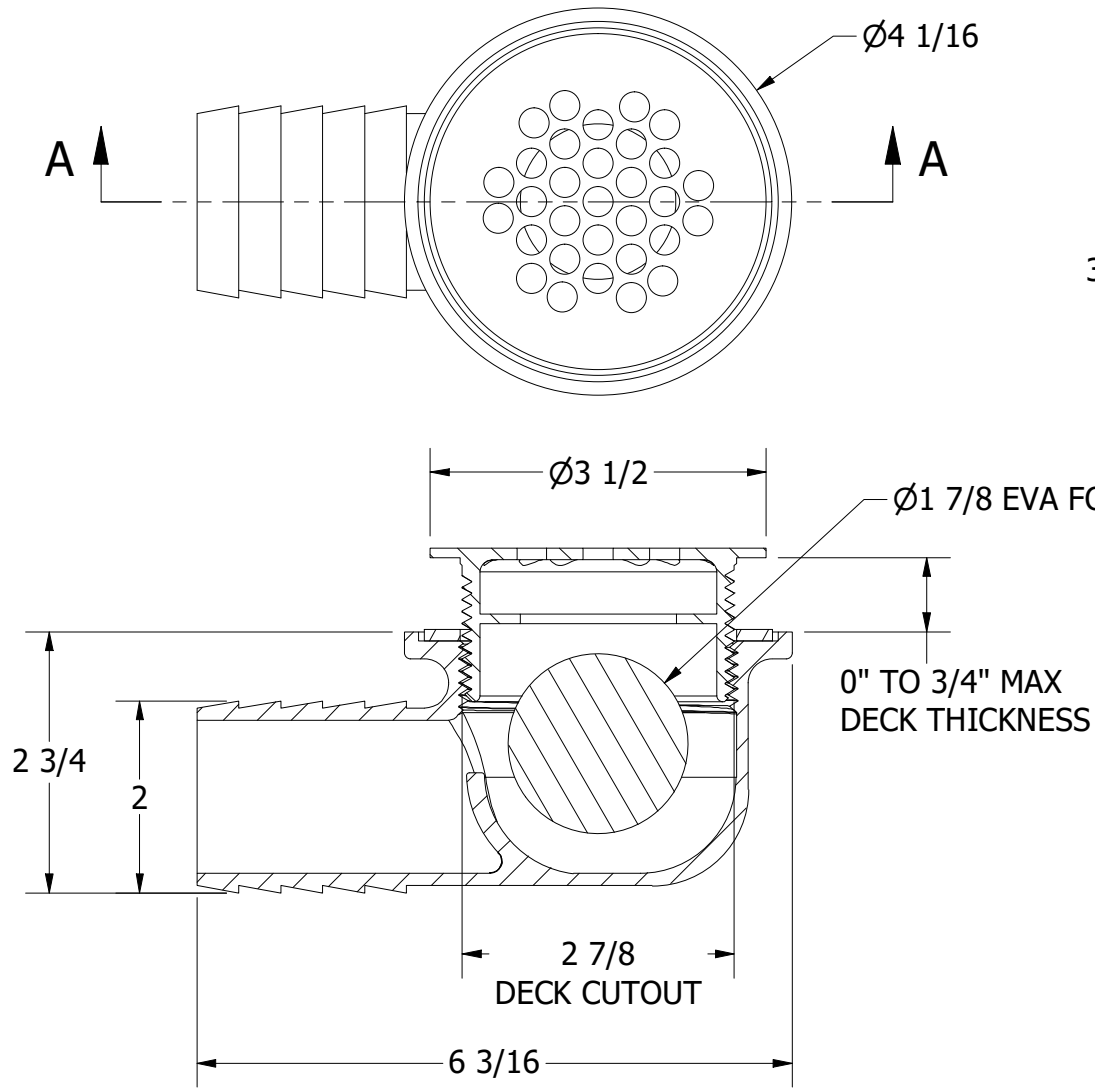

FOR REFERENCE ONLY

SECTION A-A

316SS POLISHED GRATE

BUNA-N GASKET

NYLON BODY

		WHITE WATER MARINE HARDWARE	
		TITLE 2" DECK DRAIN PART NUMBER: 8308N (RD119)	
SIZE A	DWG NO WWMH-8308N	REV 0	
SCALE 1 : 2	MATERIAL	SHEET 1 OF 1	