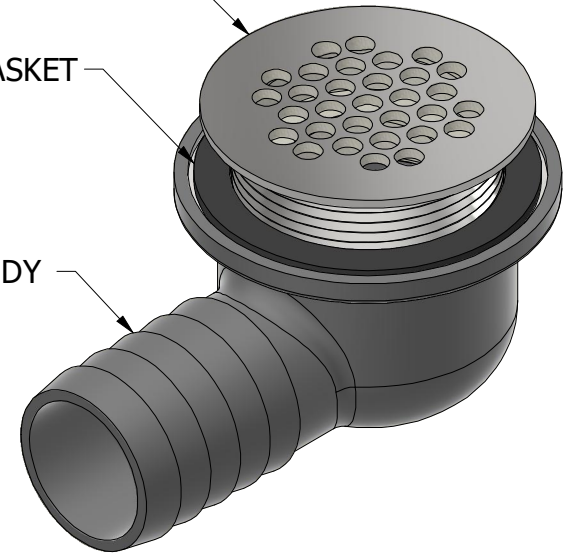

FOR REFERENCE ONLY

SECTION A-A

316SS POLISHED GRATE

BUNA-N GASKET

NYLON BODY

		WHITE WATER MARINE HARDWARE	
		TITLE 2" DECK DRAIN PART NUMBER: 8308N (RD119)	
SIZE A	DWG NO WWMH-8308N	REV 0	
SCALE 1 : 2	MATERIAL	SHEET 1 OF 1	