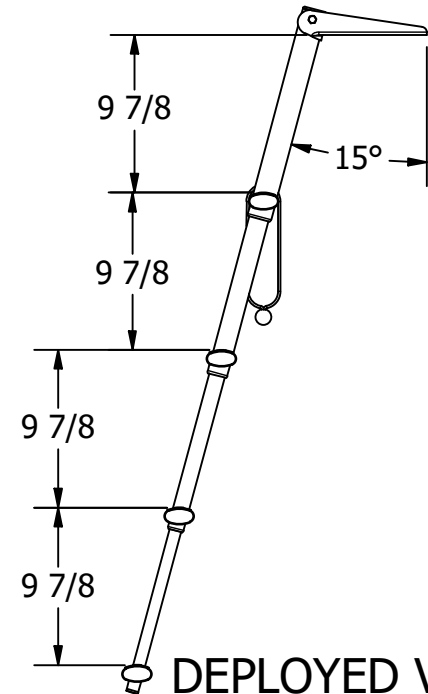

# FOR REFERENCE ONLY

CLEARANCE FOR 5/16" FASTENERS  
4X

DEPLOYED VIEW  
SCALE 1 : 12

**WHITE WATER**  
MARINE HARDWARE

TITLE

SPORT/DIVER LADDER, OVER PLATFORM

PART NUMBER: AM1304R

SIZE  
A

DWG NO

WWMH-AM1304R CC

REV  
0

SCALE

1 : 4

MATERIAL

SHEET 1 OF 1