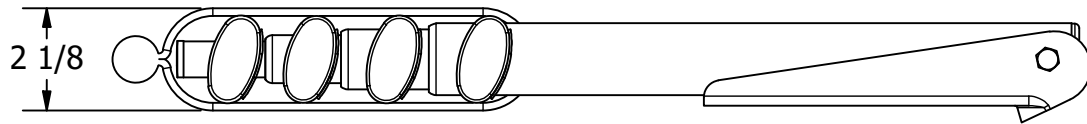

# FOR REFERENCE ONLY

CLEARANCE FOR 5/16" FASTENERS  
4X

DEPLOYED VIEW  
SCALE 1 : 12

**WHITE WATER**  
MARINE HARDWARE

TITLE

SPORT/DIVER LADDER, OVER PLATFORM

PART NUMBER: AM1304R

SIZE  
A