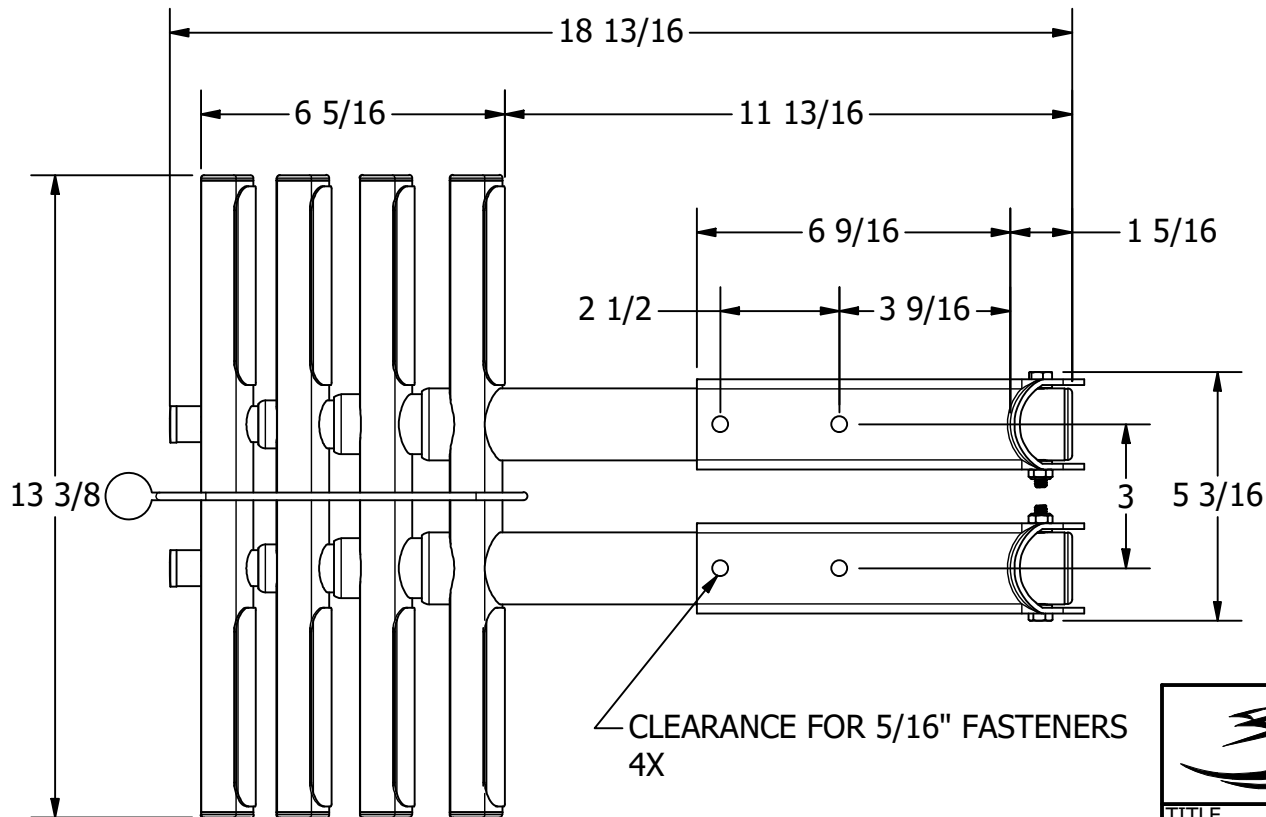

# FOR REFERENCE ONLY

CLEARANCE FOR 5/16" FASTENERS  
4X

DEPLOYED VIEW  
SCALE 1 : 12

**WHITE WATER**  
MARINE HARDWARE

TITLE

SPORT/DIVER LADDER, OVER PLATFORM

PART NUMBER: AM1304R

SIZE  
A

DWG NO

WWMH-AM1304R CC

REV  
0

SCALE

1 : 4

MATERIAL

SHEET 1 OF 1