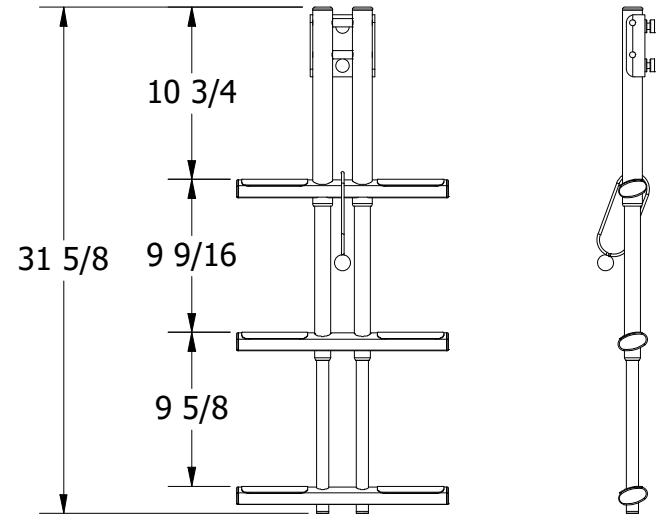

NOTES:

1. FITS AMB1, AMB2 MOUNTING BRACKETS.

WELD AND GRIND SMOOTH

COLLAPSED VIEW

REVISION HISTORY		
REV	DESCRIPTION	DATE
1	REPLACE PLATE WITH U BRACKET, ECN 1002	9/29/23

**DEPLOYED VIEW
SCALE 1 : 12**

WHITE WATER
MARINE HARDWARE

TITLE
TRANSOM TELESCOPING DIVE LADDER, 3 STEP
PART NUMBER: AM1303T

PROPRIETARY AND CONFIDENTIAL
 THE INFORMATION CONTAINED IN THIS
 DRAWING IS THE SOLE PROPERTY OF WHITE
 WATER MARINE HARDWARE. ANY REPRODUCTION
 IN PART OR AS A WHOLE WITHOUT WRITTEN
 PERMISSION IS PROHIBITED.

SIZE A	DRAWING NO. WWMH-AM1303T CC	REV 1
SCALE 1 : 6	DRAWN KSR	DATE 2/24/2022
SHEET 1 OF 1		