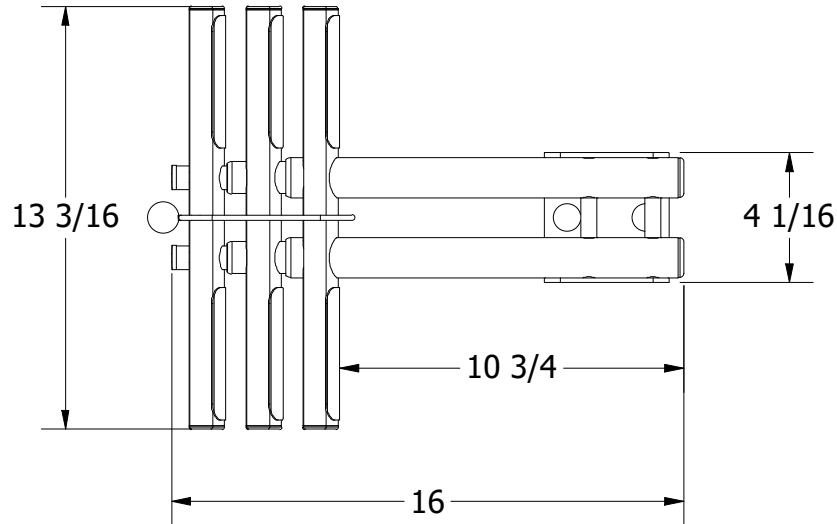

NOTES:

1. FITS AMB1, AMB2 MOUNTING BRACKETS.

WELD AND GRIND SMOOTH

COLLAPSED VIEW

REVISION HISTORY		
REV	DESCRIPTION	DATE
1	REPLACE PLATE WITH U BRACKET, ECN 1002	9/29/23

**DEPLOYED VIEW
SCALE 1 : 12**

WHITE WATER
MARINE HARDWARE

TITLE
TRANSOM TELESCOPING DIVE LADDER, 3 STEP
PART NUMBER: AM1303T

PROPRIETARY AND CONFIDENTIAL
 THE INFORMATION CONTAINED IN THIS
 DRAWING IS THE SOLE PROPERTY OF WHITE
 WATER MARINE HARDWARE. ANY REPRODUCTION
 IN PART OR AS A WHOLE WITHOUT WRITTEN
 PERMISSION IS PROHIBITED.

SIZE A	DRAWING NO. WWMH-AM1303T CC	REV 1
SCALE 1 : 6	DRAWN KSR	DATE 2/24/2022
SHEET 1 OF 1		