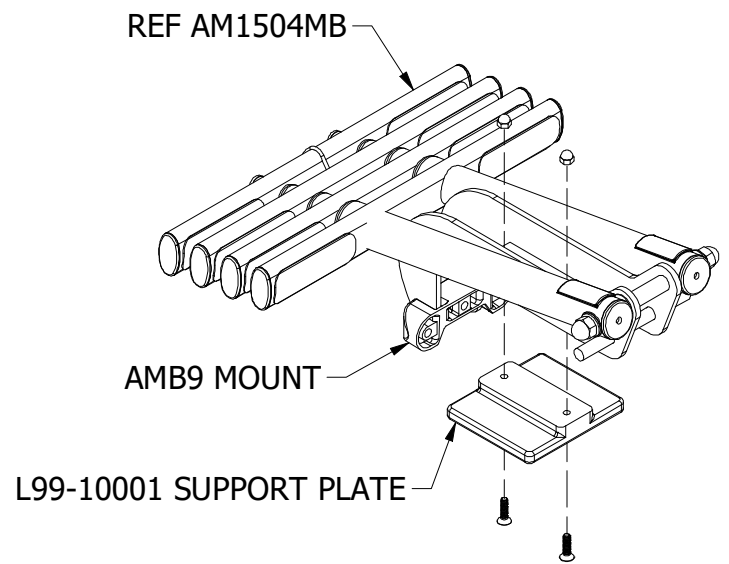

REVISION HISTORY		
REV	DESCRIPTION	DATE
1	REPLACE STANDARD SUPPORT PLATE WITH L99-10001 ECN1006	4/16/24

WHITE WATER
MARINE HARDWARE

TITLE
DIVE LADDER WITH RETROFIT SUPPORT PLATE
PART NUMBER: AM1504MB/AMB9