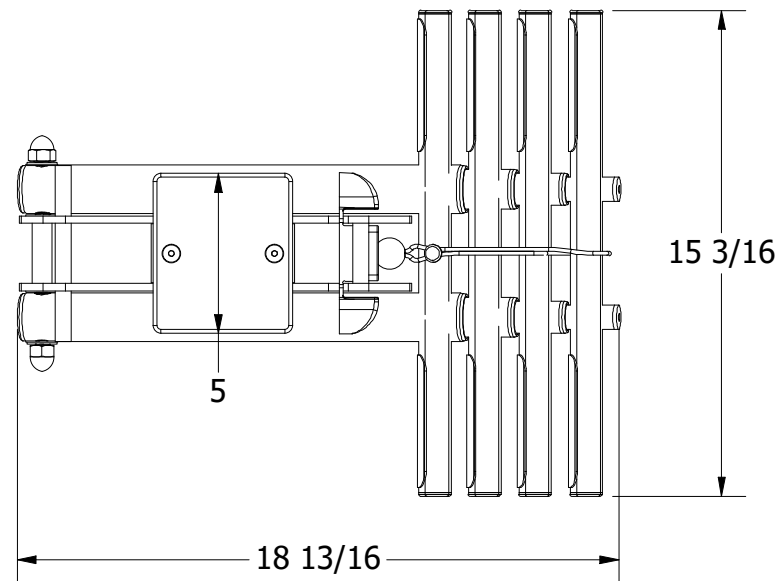

REVISION HISTORY		
REV	DESCRIPTION	DATE
1	REPLACE STANDARD SUPPORT PLATE WITH L99-10001 ECN1006	4/16/24

WHITE WATER
MARINE HARDWARE

TITLE
DIVE LADDER WITH RETROFIT SUPPORT PLATE
PART NUMBER: AM1504MB/AMB9

SIZE A	DRAWING NO. WWMH-AM1504MB/AMB9	REV 1
SCALE 1 : 6	DRAWN KSR	DATE 4/2/2024
		SHEET 1 OF 1