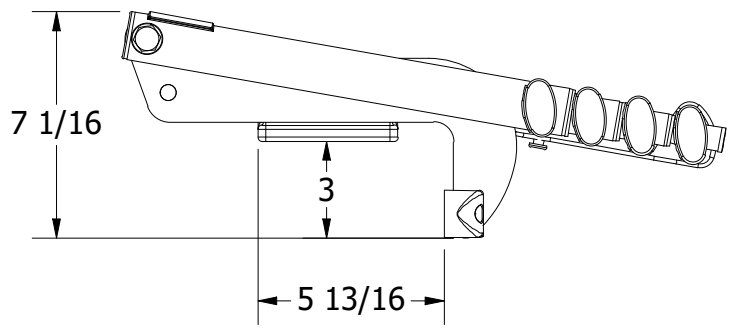

REVISION HISTORY		
REV	DESCRIPTION	DATE
1	REPLACE STANDARD SUPPORT PLATE WITH L99-10001 ECN1006	4/16/24

WHITE WATER
MARINE HARDWARE

TITLE
DIVE LADDER WITH RETROFIT SUPPORT PLATE
PART NUMBER: AM1504MB/AMB9

SIZE A	DRAWING NO. WWMH-AM1504MB/AMB9	REV 1
SCALE 1 : 6	DRAWN KSR	DATE 4/2/2024
		SHEET 1 OF 1