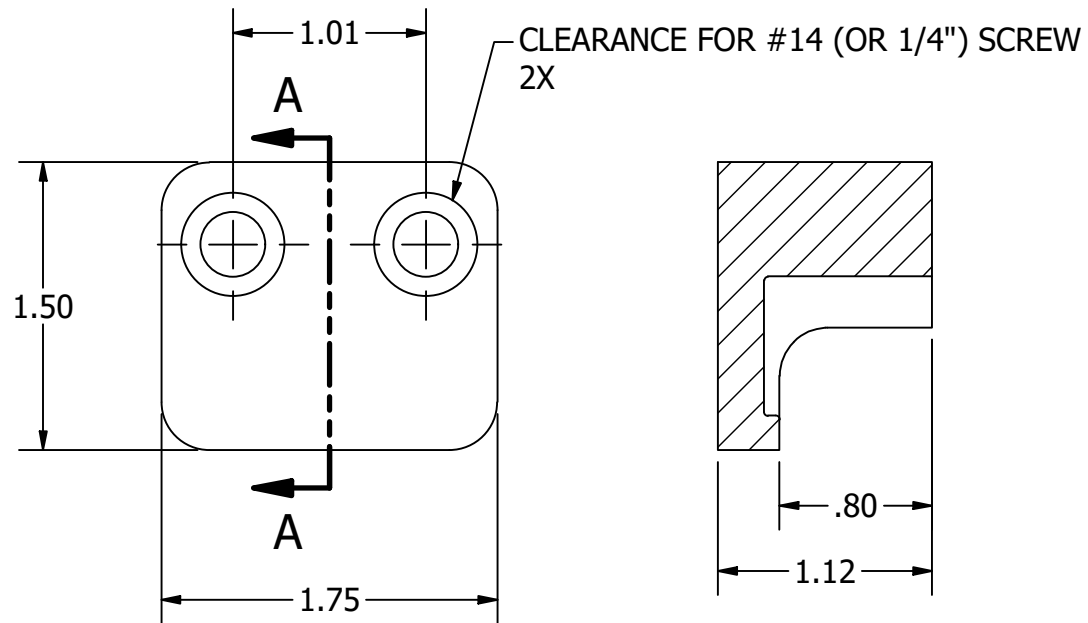

FOR REFERENCE ONLY

SECTION A-A

		WHITE WATER MARINE HARDWARE	
		TITLE MOUNT BLOCK FOR AM1504MB PART NUMBER: AMB10	
SIZE A		DWG NO WWMH-AMB10 CC	REV 0
SCALE 1 : 1	MATERIAL Stainless Steel	SHEET 1 OF 1	