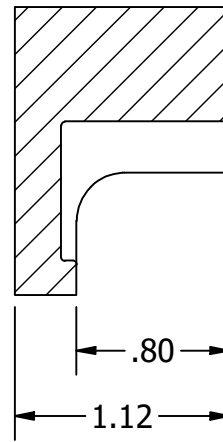

FOR REFERENCE ONLY

SECTION A-A

		WHITE WATER MARINE HARDWARE	
		TITLE MOUNT BLOCK FOR AM1504MB PART NUMBER: AMB10	
SIZE A		DWG NO WWMH-AMB10 CC	REV 0
SCALE 1 : 1	MATERIAL Stainless Steel	SHEET 1 OF 1	