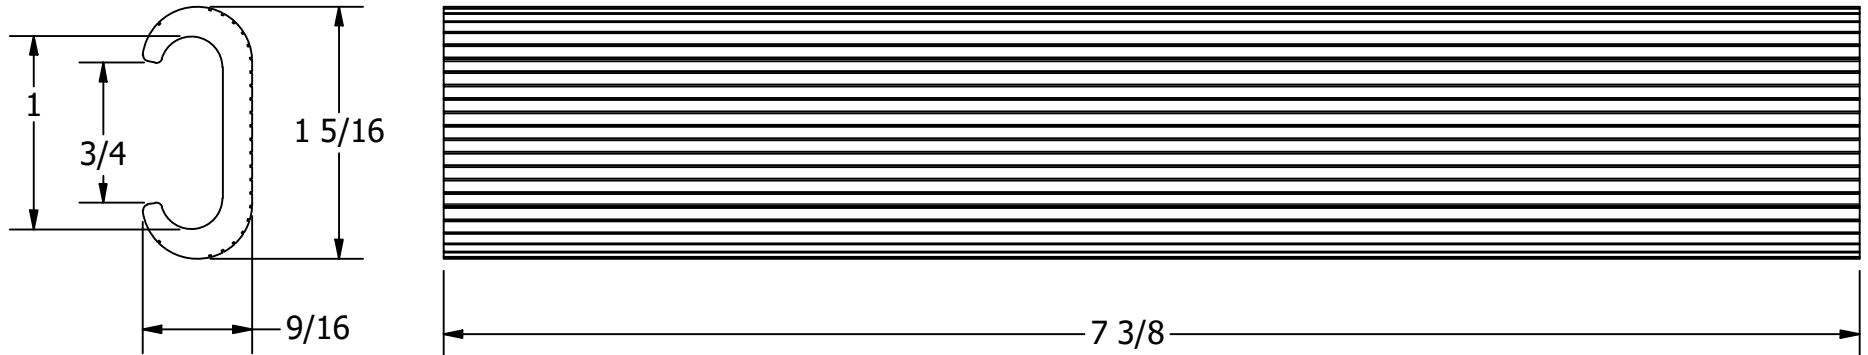

NOTES

1. FITS: GWB-10-1945 AND RUNGS UP TO 1" WIDE.

SCALE 1 : 2

FOR REFERENCE ONLY

WHITE WATER
MARINE HARDWARE

TITLE			
PVC TREAD STEP FOR LADDER, 32MM			
PART NUMBER: B00300-PT3			
SIZE	DRAWING NO.		REV
A	WWMH-B00300-PT3		0
SCALE	DRAWN	DATE	SHEET 1 OF 1
1 : 1	KSR	6/25/2024	