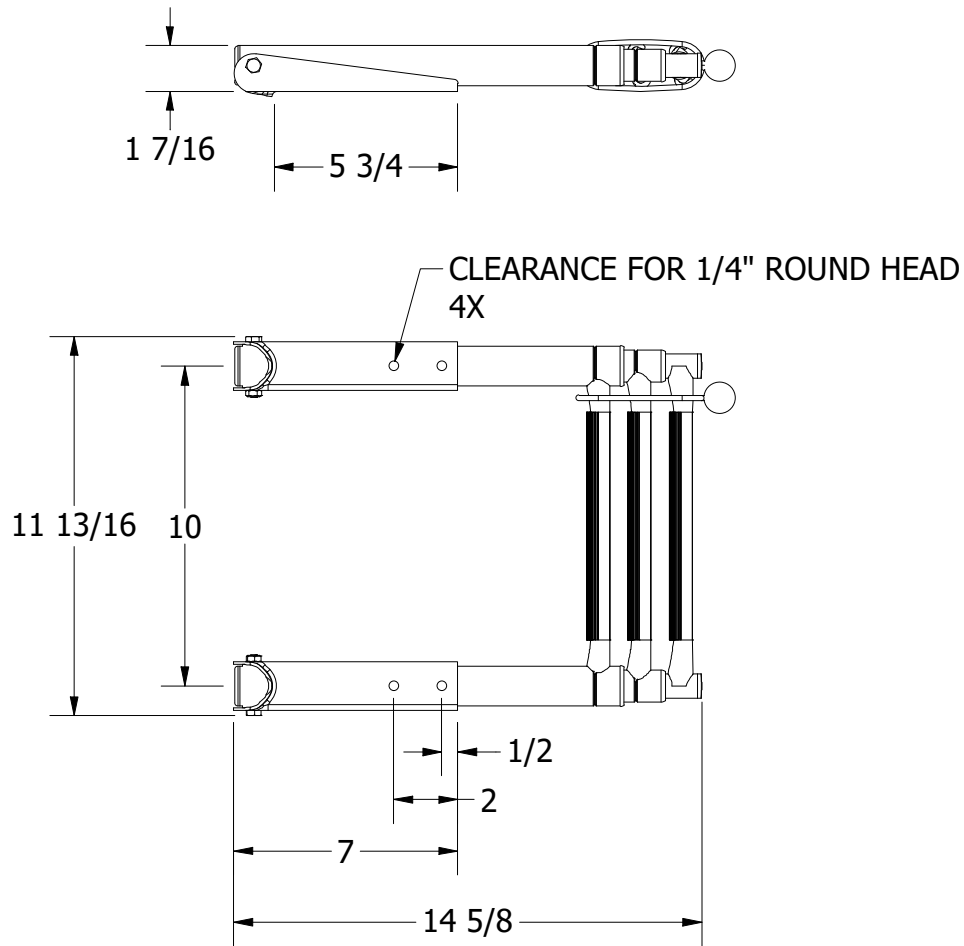

FOR REFERENCE ONLY

DEPLOYED VIEW
SCALE 1 : 12

		WHITE WATER MARINE HARDWARE	
		TITLE 304SS OVER PLATFORM LADDER, 3 STEP PART NUMBER: B00301R	
SIZE	DRAWING NO.		REV
A	WWMH-B00301R CC		0
SCALE	DRAWN	DATE	SHEET 1 OF 1
1: 6	KSR	2/6/2024	