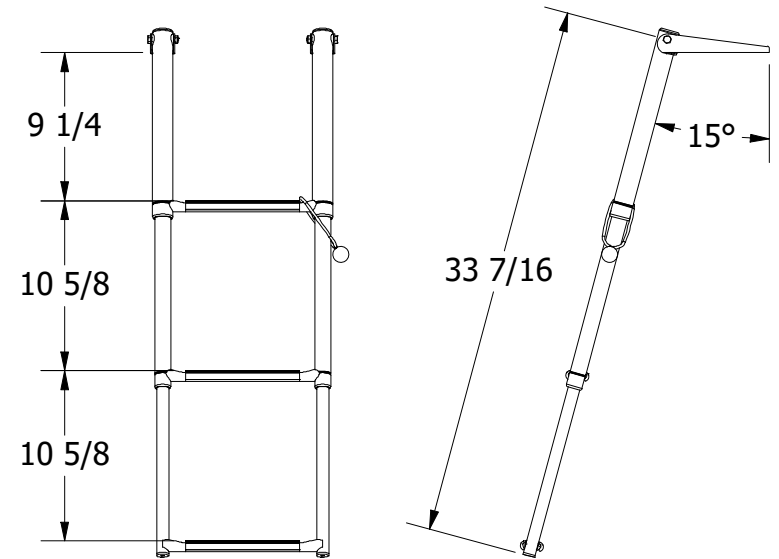

FOR REFERENCE ONLY

DEPLOYED VIEW
SCALE 1 : 12

		WHITE WATER MARINE HARDWARE	
		TITLE 304SS OVER PLATFORM LADDER, 3 STEP PART NUMBER: B00301R	
SIZE	DRAWING NO.		REV
A	WWMH-B00301R CC		0
SCALE	DRAWN	DATE	SHEET 1 OF 1
1: 6	KSR	2/6/2024	