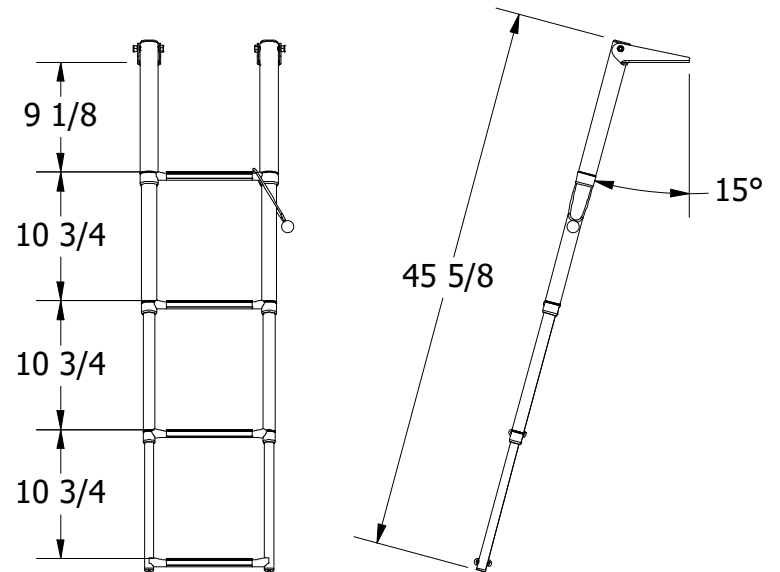

FOR REFERENCE ONLY

DEPLOYED VIEW
SCALE 1 : 16

		WHITE WATER MARINE HARDWARE	
		TITLE 304SS OVER PLATFORM LADDER, 4 STEP PART NUMBER: B00351R	
SIZE A		DWG NO WWMH-B00351R CC	REV 0
SCALE 1 : 6	MATERIAL	SHEET 1 OF 1	