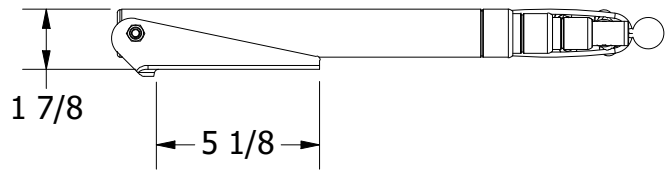

FOR REFERENCE ONLY

DEPLOYED VIEW
SCALE 1 : 16

		WHITE WATER MARINE HARDWARE	
		TITLE 304SS OVER PLATFORM LADDER, 4 STEP PART NUMBER: B00351R	
SIZE A		DWG NO WWMH-B00351R CC	REV 0
SCALE 1 : 6	MATERIAL	SHEET 1 OF 1	