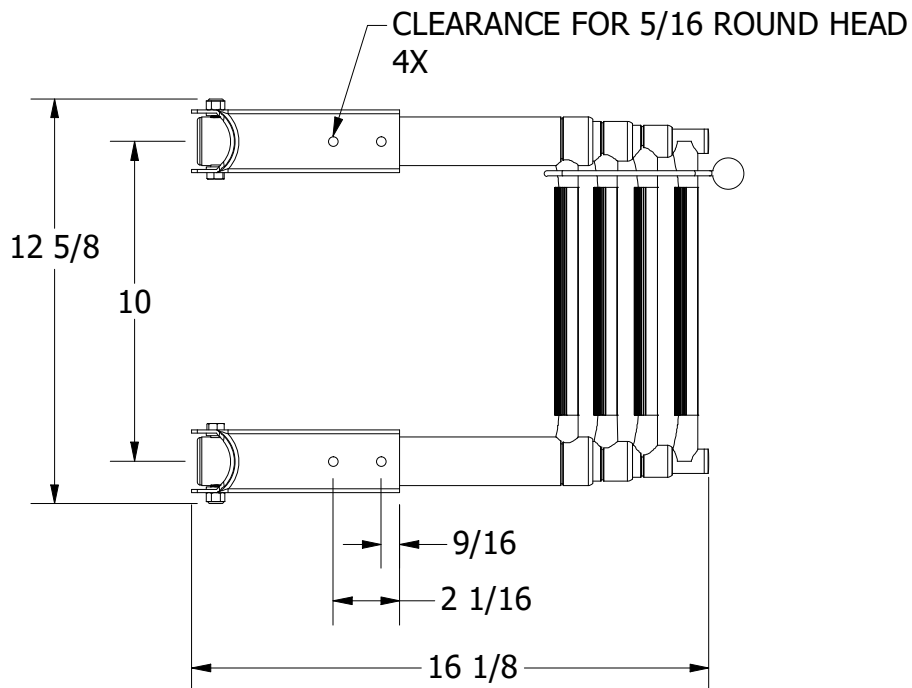

FOR REFERENCE ONLY

DEPLOYED VIEW
SCALE 1 : 16

		WHITE WATER MARINE HARDWARE	
		TITLE 304SS OVER PLATFORM LADDER, 4 STEP PART NUMBER: B00351R	
SIZE A		DWG NO WWMH-B00351R CC	REV 0
SCALE 1 : 6	MATERIAL	SHEET 1 OF 1	