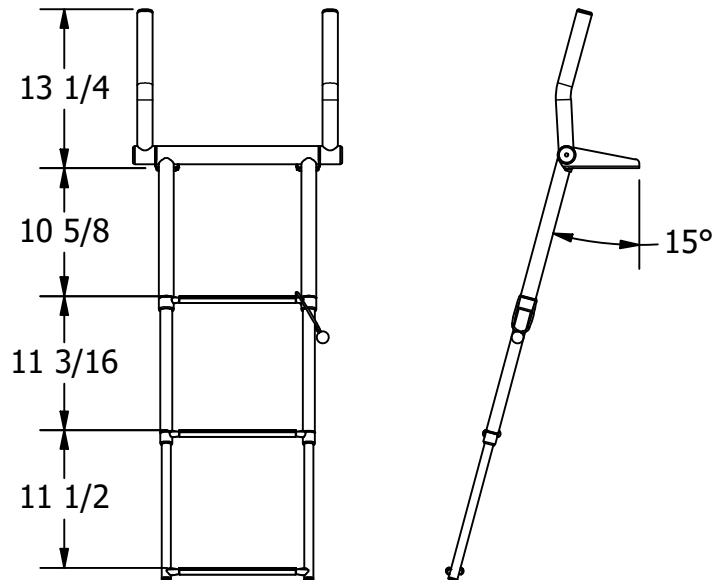

# FOR REFERENCE ONLY

STOWED VIEW

DEPLOYED VIEW  
SCALE 1 : 16

		<b>WHITE WATER</b> MARINE HARDWARE	
		TITLE OVER PLATFORM LADDER W/ FOLD OUT GRAB RAIL PART NUMBER: B00301RFG	
SIZE A	DWG NO WWMH-B00301RFG CC	REV 0	
SCALE 1 : 6	MATERIAL	SHEET 1 OF 1	