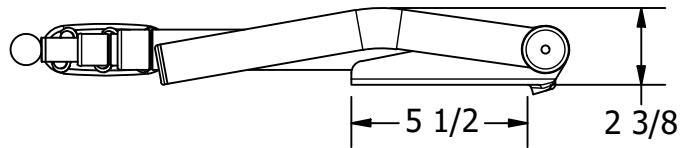

# FOR REFERENCE ONLY

STOWED VIEW

DEPLOYED VIEW  
SCALE 1 : 16

		<b>WHITE WATER</b> MARINE HARDWARE	
		TITLE OVER PLATFORM LADDER W/ FOLD OUT GRAB RAIL PART NUMBER: B00301RFG	
SIZE A	DWG NO WWMH-B00301RFG CC	REV 0	
SCALE 1 : 6	MATERIAL	SHEET 1 OF 1	