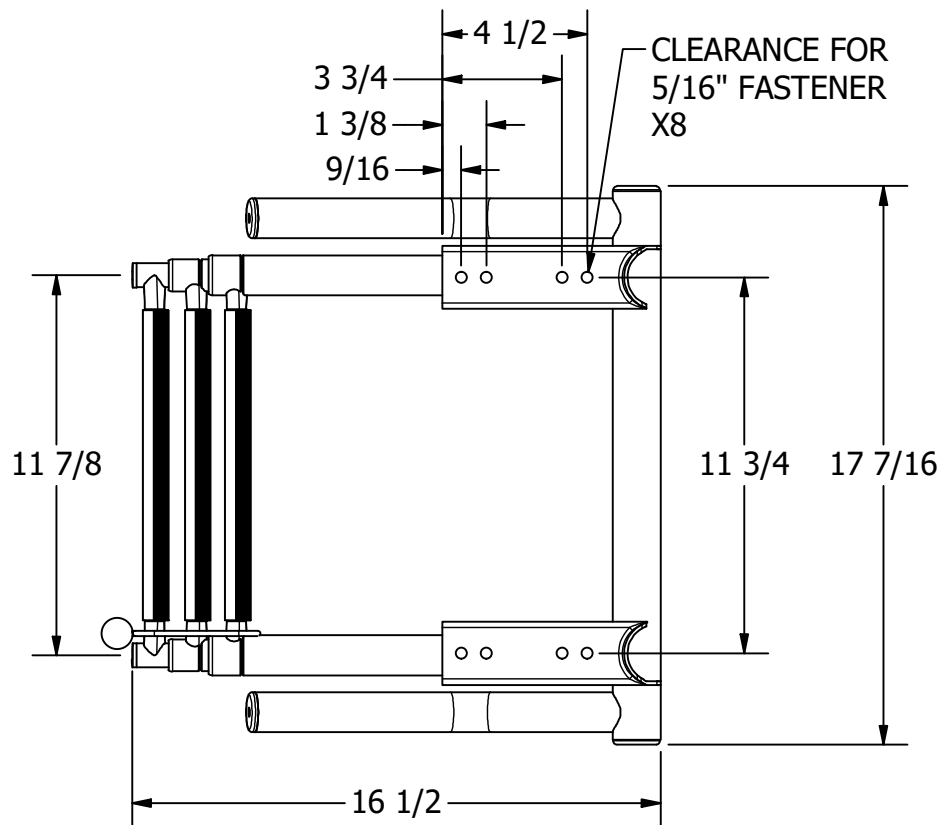

# FOR REFERENCE ONLY

STOWED VIEW

DEPLOYED VIEW  
SCALE 1 : 16

		<b>WHITE WATER</b> MARINE HARDWARE	
		TITLE OVER PLATFORM LADDER W/ FOLD OUT GRAB RAIL PART NUMBER: B00301RFG	
SIZE A	DWG NO WWMH-B00301RFG CC	REV 0	
SCALE 1 : 6	MATERIAL	SHEET 1 OF 1	