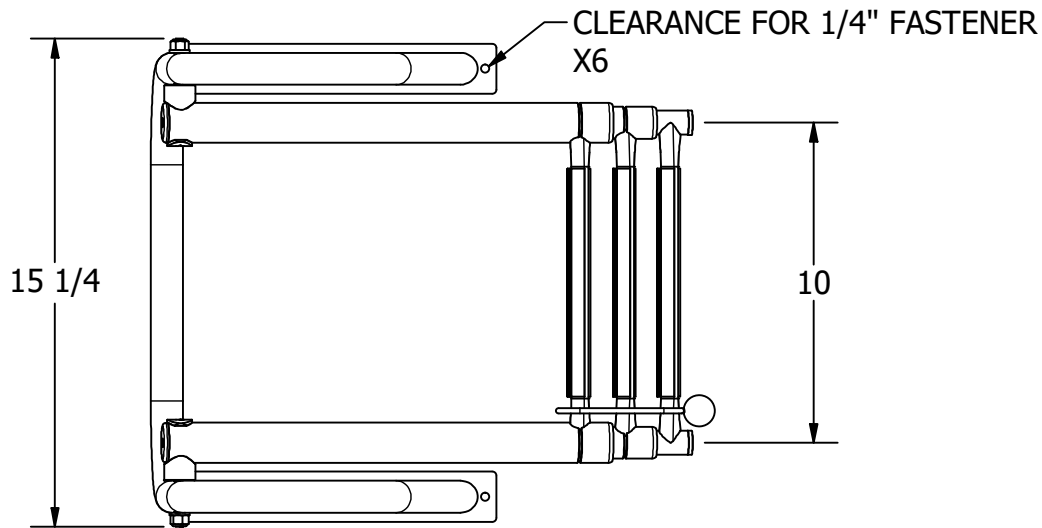

# FOR REFERENCE ONLY

SCALE 1 : 16

		<b>WHITE WATER</b> MARINE HARDWARE	
		TITLE <b>OVER PLATFORM LADDER WITH GRAB RAILS</b> PART NUMBER: B00301RG	
SIZE A	DWG NO WWMH-B00301RG CC	REV 0	
SCALE 1 : 6	MATERIAL	SHEET 1 OF 1	