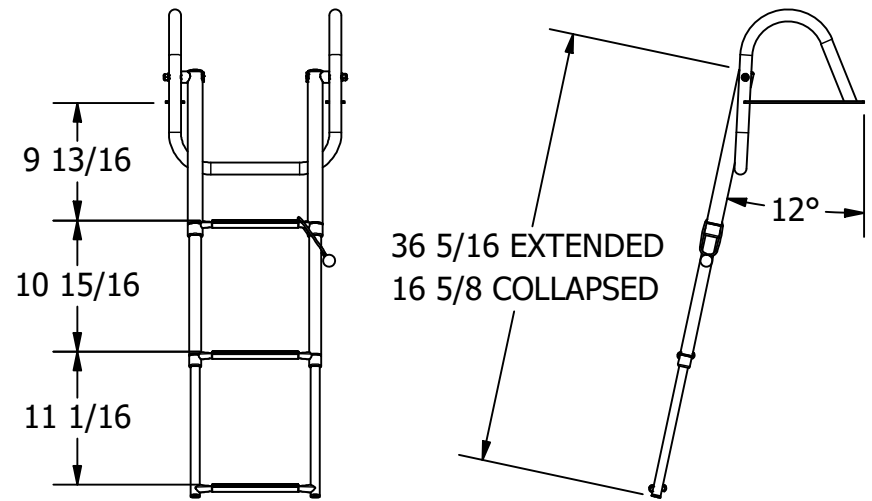

# FOR REFERENCE ONLY

SCALE 1 : 16

		<b>WHITE WATER</b> MARINE HARDWARE	
		TITLE <b>OVER PLATFORM LADDER WITH GRAB RAILS</b> PART NUMBER: B00301RG	
SIZE A	DWG NO WWMH-B00301RG CC	REV 0	
SCALE 1 : 6	MATERIAL	SHEET 1 OF 1	