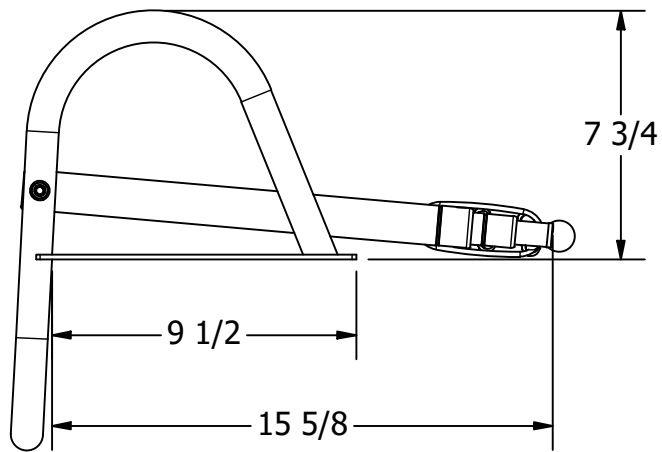

# FOR REFERENCE ONLY

SCALE 1 : 16

		<b>WHITE WATER</b> MARINE HARDWARE	
		TITLE <b>OVER PLATFORM LADDER WITH GRAB RAILS</b> PART NUMBER: B00301RG	
SIZE A	DWG NO WWMH-B00301RG CC	REV 0	
SCALE 1 : 6	MATERIAL	SHEET 1 OF 1	