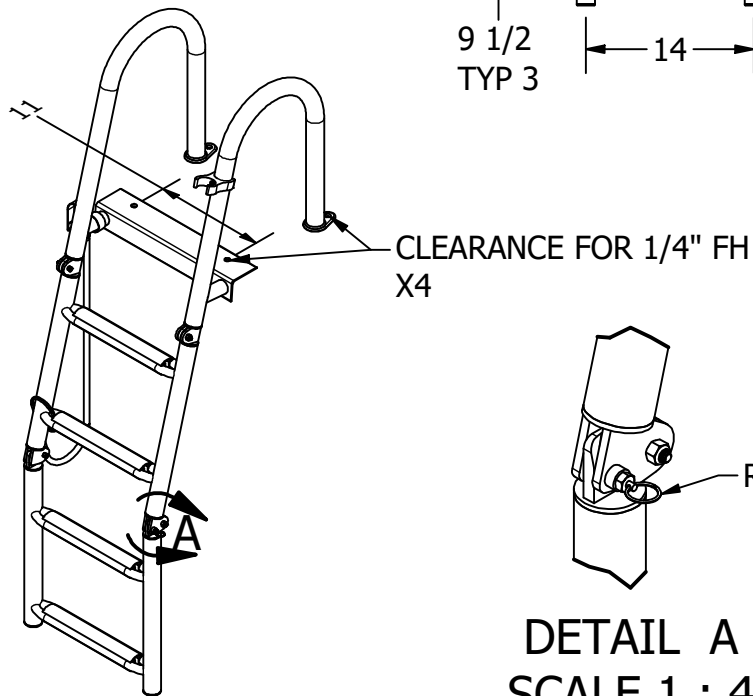

B00351PL-WS-CP  
RETAINING CLIP

B00300-LRTS  
RETRIEVAL STRAP

COLLAPSED VIEW

FOR REFERENCE ONLY

DETAIL A  
SCALE 1 : 4

		<b>WHITE WATER</b> MARINE HARDWARE	
TITLE			
EASY REBOARDING LADDER PART NUMBER: B00351PL-ERL (RD51)			
SIZE	DWG NO	REV	
A	WWMH-B00351PL-ERL CC	0	
SCALE	MATERIAL	SHEET 1 OF 1	
1 : 16	Stainless Steel		