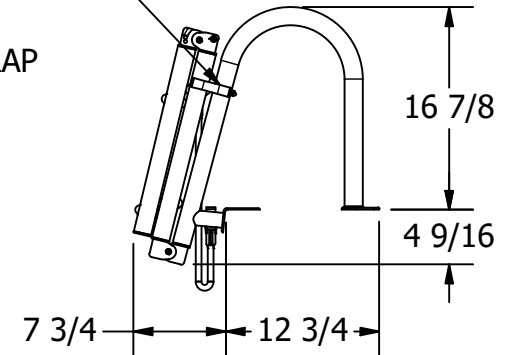

B00351PL-WS-CP  
RETAINING CLIP

B00300-LRTS  
RETRIEVAL STRAP

COLLAPSED VIEW

FOR REFERENCE ONLY

DETAIL A  
SCALE 1 : 4

		<b>WHITE WATER</b> MARINE HARDWARE	
TITLE			
EASY REBOARDING LADDER PART NUMBER: B00351PL-ERL (RD51)			
SIZE	DWG NO	REV	
A	WWMH-B00351PL-ERL CC	0	
SCALE	MATERIAL	SHEET 1 OF 1	
1 : 16	Stainless Steel		