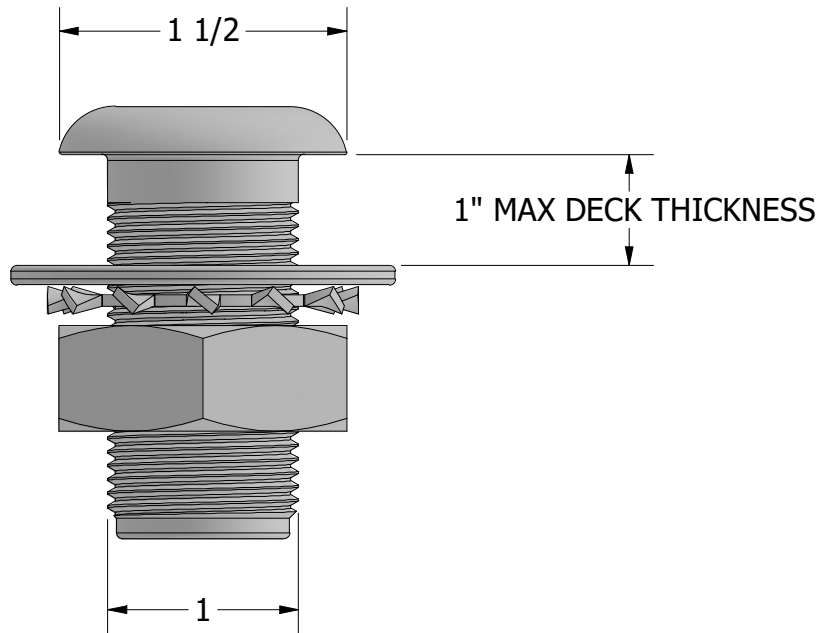

NOTES:

1. FITS B00351RBW AND B00355RBW.

		WHITE WATER MARINE HARDWARE	
		TITLE LADDER MOUNT RECEIVER FOR 1" THICK DECK PART NUMBER: B00351RBW-REC	
PROPRIETARY AND CONFIDENTIAL THE INFORMATION CONTAINED IN THIS DRAWING IS THE SOLE PROPERTY OF WHITE WATER MARINE HARDWARE. ANY REPRODUCTION IN PART OR AS A WHOLE WITHOUT WRITTEN PERMISSION IS PROHIBITED.	SIZE A	DRAWING NO. WWMH-B00351RBW-REC CC	REV 0
	SCALE 1 : 1	DRAWN KSR	DATE 2/9/2024