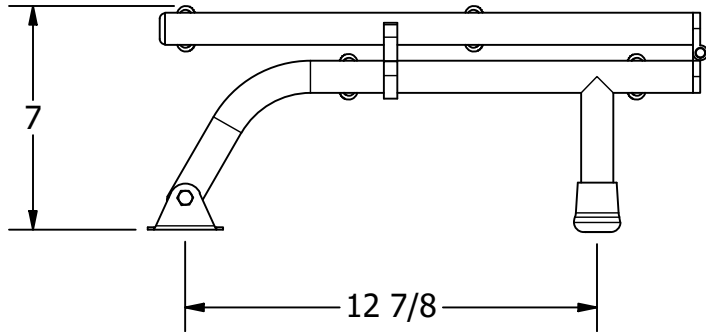

FOR REFERENCE ONLY

DEPLOYED VIEW
SCALE 1 : 12

		WHITE WATER MARINE HARDWARE	
		TITLE TRANSOM FOLDING LADDER PART NUMBER: B00361	
SIZE A	DWG NO WWMH-B00361 CC	REV 0	
SCALE 1 : 6	MATERIAL	SHEET 1 OF 1	