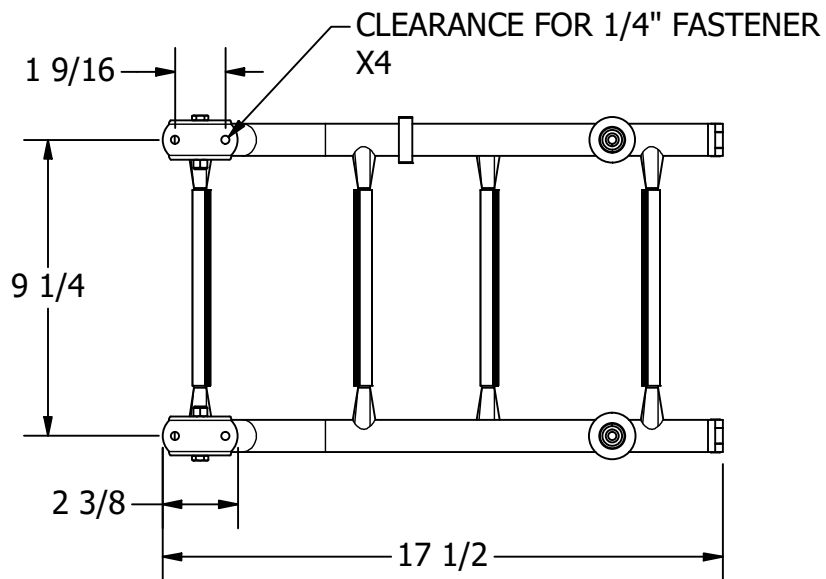

FOR REFERENCE ONLY

DEPLOYED VIEW
SCALE 1 : 12

		WHITE WATER MARINE HARDWARE	
		TITLE TRANSOM FOLDING LADDER PART NUMBER: B00361	
SIZE A	DWG NO WWMH-B00361 CC	REV 0	
SCALE 1 : 6	MATERIAL	SHEET 1 OF 1	