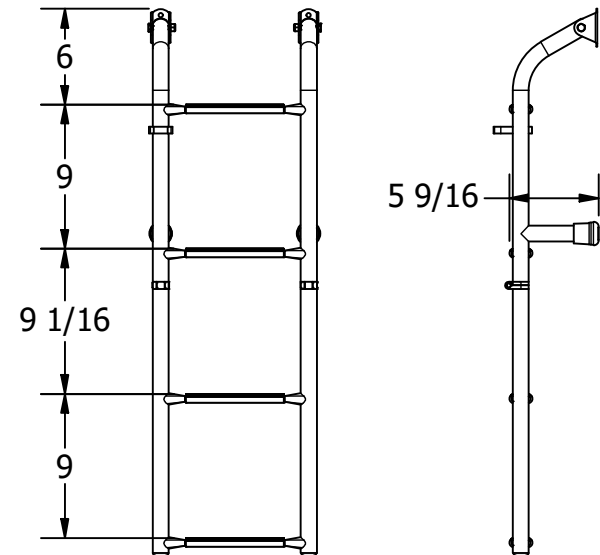

FOR REFERENCE ONLY

DEPLOYED VIEW
SCALE 1 : 12

		WHITE WATER MARINE HARDWARE	
		TITLE TRANSOM FOLDING LADDER PART NUMBER: B00361	
SIZE A	DWG NO WWMH-B00361 CC	REV 0	
SCALE 1 : 6	MATERIAL	SHEET 1 OF 1	