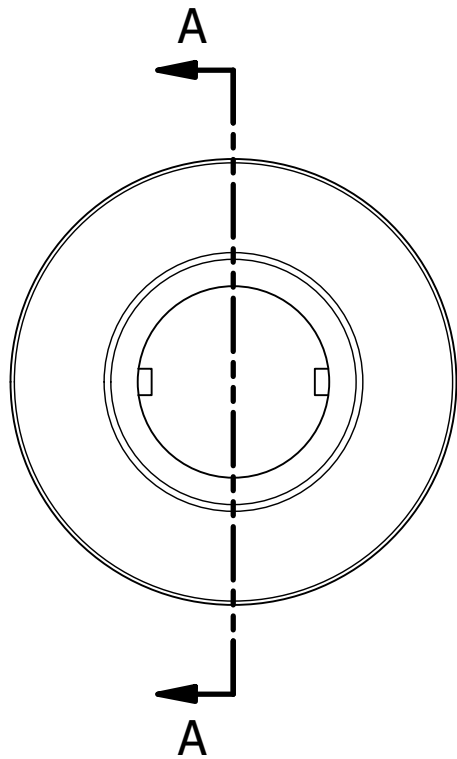

FOR REFERENCE ONLY

SECTION A-A

		WHITE WATER MARINE HARDWARE	
		TITLE 316 SS THREADED THRU HULL - 1" PART NUMBER: 6653S-TH	
SIZE		DWG NO	REV
A		WWMH-6653S-TH CC	0
SCALE	1 : 1	MATERIAL	SHEET 1 OF 1