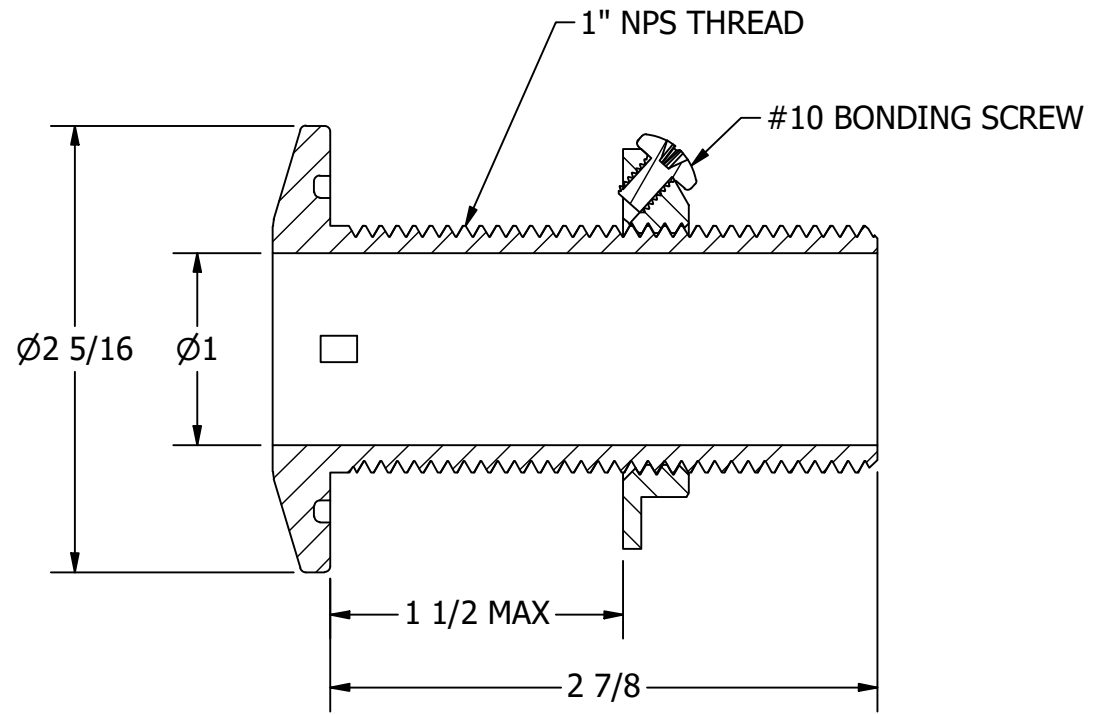

FOR REFERENCE ONLY

SECTION A-A

		WHITE WATER MARINE HARDWARE	
		TITLE 316 SS THREADED THRU HULL - 1" PART NUMBER: 6653S-TH	
SIZE		DWG NO	REV
A		WWMH-6653S-TH CC	0
SCALE	1 : 1	MATERIAL	SHEET 1 OF 1