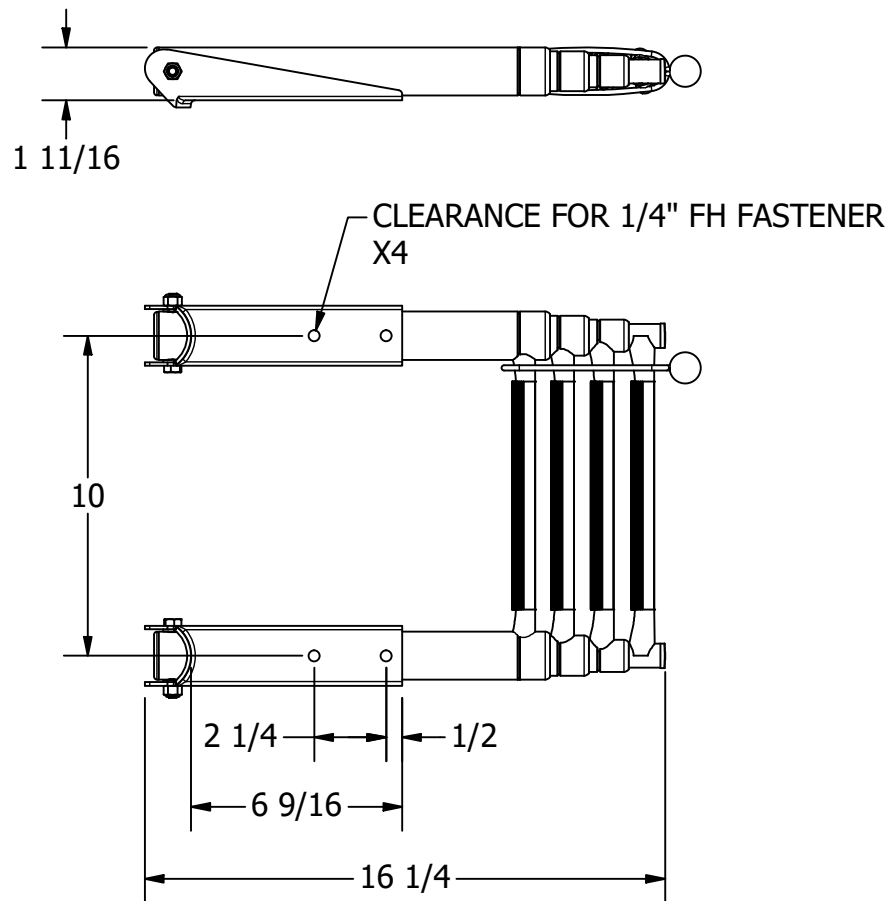

FOR REFERENCE ONLY

DEPLOYED VIEW
SCALE 1 : 16

		WHITE WATER MARINE HARDWARE	
		TITLE OVER PLATFORM TELESCOPING LADDER PART NUMBER: B00351R-8	
SIZE A	DWG NO WWMH-B00351R-8 CC	REV 0	
SCALE 1 : 6	MATERIAL	SHEET 1 OF 1	