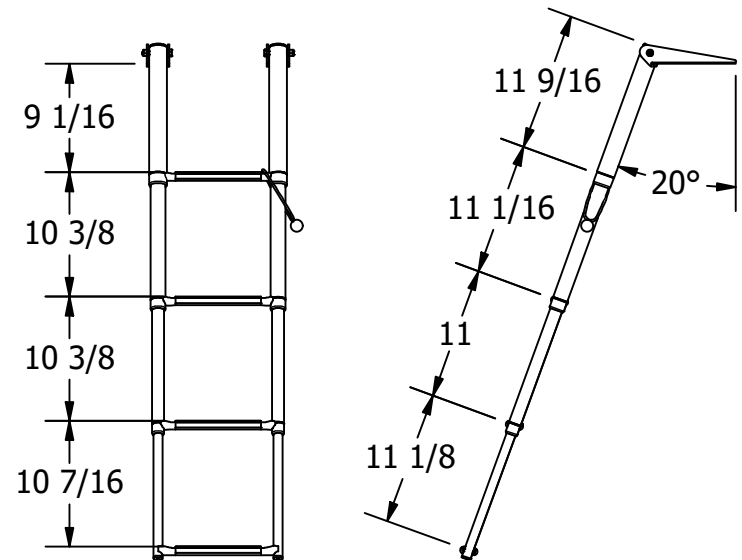

FOR REFERENCE ONLY

DEPLOYED VIEW
SCALE 1 : 16

		WHITE WATER MARINE HARDWARE	
		TITLE OVER PLATFORM TELESCOPING LADDER PART NUMBER: B00351R-8	
SIZE A	DWG NO WWMH-B00351R-8 CC	REV 0	
SCALE 1 : 6	MATERIAL	SHEET 1 OF 1	